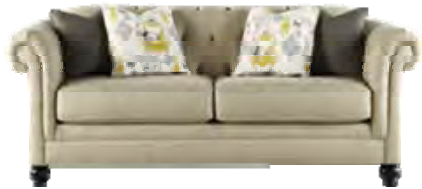

16804 Hindell Park Putty

- Heavy, textured body cloth
- Style: Vintage Casual
- Button tufting on large roll arms and tight back
- Showwood cabriolet legs, Feather blend accent pillows
- Available pcs : Sofa, LS, Acc Chair, Showwood Acc Chair, oversized accent ottoman
- **No alternate color. No sleeper available.**