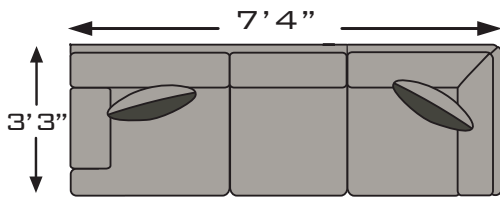

Product Dimensions

12700

-66 LAF SOFA SECTIONAL

-67 RAF SOFA SECTIONAL

-11 OTTOMAN WITH STORAGE

-16 LAF CORNER CHAISE

-17 RAF CORNER CHAISE

-34 ARMLESS LOVESEAT

Order Information

	Collection Name	Product #	Price
1.			
2.			
3.			
4.			
5.			
6.			

Worksheet Scale: 1/4" = 12"

Please allow me to help you create your room.

Salesperson: _____

Phone: _____