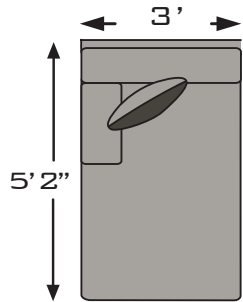

Product Dimensions

12700

-66 LAF SOFA SECTIONAL

-67 RAF SOFA SECTIONAL

-11 OTTOMAN WITH STORAGE

-16 LAF CORNER CHAISE

-17 RAF CORNER CHAISE

-34 ARMLESS LOVESEAT

Order Information

	Collection Name	Product #	Price
1.			
2.			
3.			
4.			
5.			
6.			

Worksheet Scale: 1/4" = 12"

Please allow me to help you create your room.

Salesperson: _____

Phone: _____