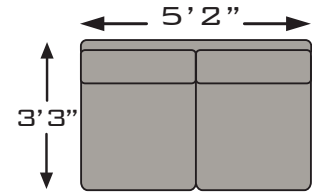

Product Dimensions

12700

-66 LAF SOFA SECTIONAL

-67 RAF SOFA SECTIONAL

-11 OTTOMAN WITH STORAGE

-16 LAF CORNER CHAISE

-17 RAF CORNER CHAISE

-34 ARMLESS LOVESEAT

Order Information

	Collection Name	Product #	Price
1.			
2.			
3.			
4.			
5.			
6.			

Worksheet Scale: 1/4" = 12"

Please allow me to help you create your room.

Salesperson: _____

Phone: _____