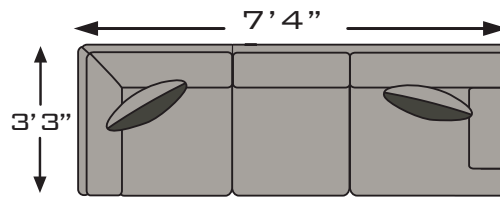

Product Dimensions

12700

-66 LAF SOFA SECTIONAL

-67 RAF SOFA SECTIONAL

-11 OTTOMAN WITH STORAGE

-16 LAF CORNER CHAISE

-17 RAF CORNER CHAISE

-34 ARMLESS LOVESEAT

Order Information

	Collection Name	Product #	Price
1.			
2.			
3.			
4.			
5.			
6.			

Worksheet Scale: 1/4" = 12"

Please allow me to help you create your room.

Salesperson: _____

Phone: _____