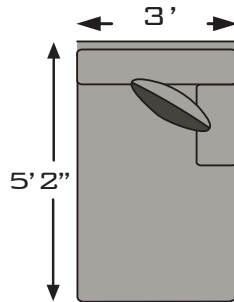

Product Dimensions

12700

-66 LAF SOFA SECTIONAL

-67 RAF SOFA SECTIONAL

-11 OTTOMAN WITH STORAGE

-16 LAF CORNER CHAISE

-17 RAF CORNER CHAISE

-34 ARMLESS LOVESEAT

Order Information

	Collection Name	Product #	Price
1.			
2.			
3.			
4.			
5.			
6.			

Worksheet Scale: 1/4" = 12"

Please allow me to help you create your room.

Salesperson: _____

Phone: _____