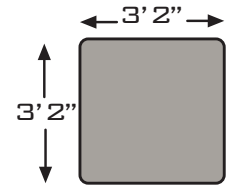

Product Dimensions

12700

-66 LAF SOFA SECTIONAL

-67 RAF SOFA SECTIONAL

-11 OTTOMAN WITH STORAGE

-16 LAF CORNER CHAISE

-17 RAF CORNER CHAISE

-34 ARMLESS LOVESEAT

Order Information

	Collection Name	Product #	Price
1.			
2.			
3.			
4.			
5.			
6.			

Worksheet Scale: 1/4" = 12"

Please allow me to help you create your room.

Salesperson: _____

Phone: _____