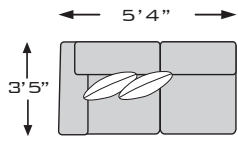

Product Dimensions

12900

-55 LOVESEAT

-56 LOVESEAT

-77 WEDGE

-46 ARMLESS CHAIR

-34 ARMLESS LOVESEAT

-11 OTTOMAN WITH STORAGE

-99 ARMLESS SOFA

-16 CORNER CHAISE

-17 CORNER CHAISE

-76 CUDDLER

-75 CUDDLER

Order Information

	Collection Name	Product #	Price
1.			
2.			
3.			
4.			
5.			
6.			

Worksheet Scale: 1/4" = 12"