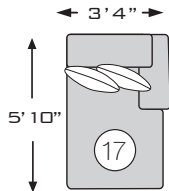

Product Dimensions

12900

-55 LOVESEAT

-56 LOVESEAT

-77 WEDGE

-46 ARMLESS CHAIR

-34 ARMLESS LOVESEAT

-11 OTTOMAN WITH STORAGE

-99 ARMLESS SOFA

-16 CORNER CHAISE

-17 CORNER CHAISE

-76 CUDDLER

-75 CUDDLER

Order Information

	Collection Name	Product #	Price
1.			
2.			
3.			
4.			
5.			
6.			

Worksheet Scale: 1/4" = 12"