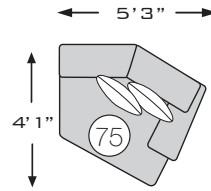

Product Dimensions

12900

-55 LOVESEAT

-56 LOVESEAT

-77 WEDGE

-46 ARMLESS CHAIR

-34 ARMLESS LOVESEAT

-11 OTTOMAN WITH STORAGE

-99 ARMLESS SOFA

-16 CORNER CHAISE

-17 CORNER CHAISE

-76 CUDDLER

-75 CUDDLER

Order Information

	Collection Name	Product #	Price
1.			
2.			
3.			
4.			
5.			
6.			

Worksheet Scale: 1/4" = 12"