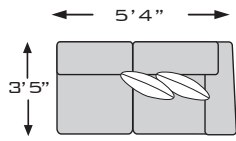

Product Dimensions

12900

-55 LOVESEAT

-56 LOVESEAT

-77 WEDGE

-46 ARMLESS CHAIR

-34 ARMLESS LOVESEAT

-11 OTTOMAN WITH STORAGE

-99 ARMLESS SOFA

-16 CORNER CHAISE

-17 CORNER CHAISE

-76 CUDDLER

-75 CUDDLER

Order Information

	Collection Name	Product #	Price
1.			
2.			
3.			
4.			
5.			
6.			

Worksheet Scale: 1/4" = 12"