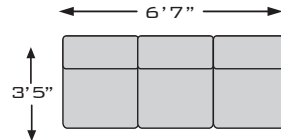

Product Dimensions

12900

-55 LOVESEAT

-56 LOVESEAT

-77 WEDGE

-46 ARMLESS CHAIR

-34 ARMLESS LOVESEAT

-11 OTTOMAN WITH STORAGE

-99 ARMLESS SOFA

-16 CORNER CHAISE

-17 CORNER CHAISE

-76 CUDDLER

-75 CUDDLER

Order Information

	Collection Name	Product #	Price
1.			
2.			
3.			
4.			
5.			
6.			

Worksheet Scale: 1/4" = 12"