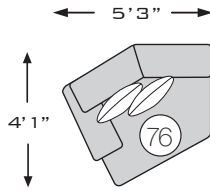

Product Dimensions

12900

-55 LOVESEAT

-56 LOVESEAT

-77 WEDGE

-46 ARMLESS CHAIR

-34 ARMLESS LOVESEAT

-11 OTTOMAN WITH STORAGE

-99 ARMLESS SOFA

-16 CORNER CHAISE

-17 CORNER CHAISE

-76 CUDDLER

-75 CUDDLER

Order Information

	Collection Name	Product #	Price
1.			
2.			
3.			
4.			
5.			
6.			

Worksheet Scale: 1/4" = 12"