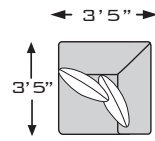

Product Dimensions

12900

-55 LOVESEAT

-56 LOVESEAT

-77 WEDGE

-46 ARMLESS CHAIR

-34 ARMLESS LOVESEAT

-11 OTTOMAN WITH STORAGE

-99 ARMLESS SOFA

-16 CORNER CHAISE

-17 CORNER CHAISE

-76 CUDDLER

-75 CUDDLER

Order Information

	Collection Name	Product #	Price
1.			
2.			
3.			
4.			
5.			
6.			

Worksheet Scale: 1/4" = 12"