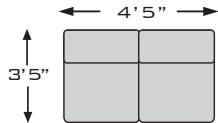

Product Dimensions

12900

-55 LOVESEAT

-56 LOVESEAT

-77 WEDGE

-46 ARMLESS CHAIR

-34 ARMLESS LOVESEAT

-11 OTTOMAN WITH STORAGE

-99 ARMLESS SOFA

-16 CORNER CHAISE

-17 CORNER CHAISE

-76 CUDDLER

-75 CUDDLER

Order Information

	Collection Name	Product #	Price
1.			
2.			
3.			
4.			
5.			
6.			

Worksheet Scale: 1/4" = 12"