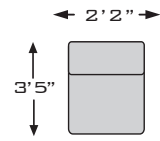

Product Dimensions

12900

-55 LOVESEAT

-56 LOVESEAT

-77 WEDGE

-46 ARMLESS CHAIR

-34 ARMLESS LOVESEAT

-11 OTTOMAN WITH STORAGE

-99 ARMLESS SOFA

-16 CORNER CHAISE

-17 CORNER CHAISE

-76 CUDDLER

-75 CUDDLER

Order Information

	Collection Name	Product #	Price
1.			
2.			
3.			
4.			
5.			
6.			

Worksheet Scale: 1/4" = 12"