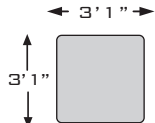

Product Dimensions

12900

-55 LOVESEAT

-56 LOVESEAT

-77 WEDGE

-46 ARMLESS CHAIR

-34 ARMLESS LOVESEAT

-11 OTTOMAN WITH STORAGE

-99 ARMLESS SOFA

-16 CORNER CHAISE

-17 CORNER CHAISE

-76 CUDDLER

-75 CUDDLER

Order Information

	Collection Name	Product #	Price
1.			
2.			
3.			
4.			
5.			
6.			

Worksheet Scale: 1/4" = 12"