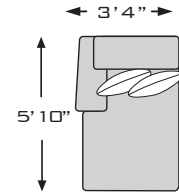

Product Dimensions

12900

-55 LOVESEAT

-56 LOVESEAT

-77 WEDGE

-46 ARMLESS CHAIR

-34 ARMLESS LOVESEAT

-11 OTTOMAN WITH STORAGE

-99 ARMLESS SOFA

-16 CORNER CHAISE

-17 CORNER CHAISE

-76 CUDDLER

-75 CUDDLER

Order Information

	Collection Name	Product #	Price
1.			
2.			
3.			
4.			
5.			
6.			

Worksheet Scale: 1/4" = 12"