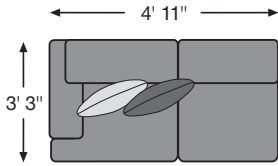

Product Dimensions

24300

-55 LAF LOVESEAT

-56 RAF LOVESEAT

-77 WEDGE

-76 LAF CUDDLER

-34 ARMLESS LOVESEAT

-16 LAF CORNER CHAISE

-17 RAF CORNER CHAISE

-75 RAF CUDDLER

-46 ARMLESS CHAIR

-11 OTTOMAN W/STORAGE

-13 CUBE OTTOMAN

Order Information

	Collection Name	Product #	Price
1.			
2.			
3.			
4.			
5.			
6.			

Worksheet Scale: 1/4" = 12"