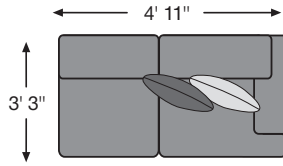

Product Dimensions

24300

-55 LAF LOVESEAT

-56 RAF LOVESEAT

-77 WEDGE

-76 LAF CUDDLER

-34 ARMLESS LOVESEAT

-16 LAF CORNER CHAISE

-17 RAF CORNER CHAISE

-75 RAF CUDDLER

-46 ARMLESS CHAIR

-11 OTTOMAN W/STORAGE

-13 CUBE OTTOMAN

Order Information

	Collection Name	Product #	Price
1.			
2.			
3.			
4.			
5.			
6.			

Worksheet Scale: 1/4" = 12"