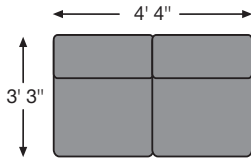

Product Dimensions

24300

-55 LAF LOVESEAT

-56 RAF LOVESEAT

-77 WEDGE

-76 LAF CUDDLER

-34 ARMLESS LOVESEAT

-16 LAF CORNER CHAISE

-17 RAF CORNER CHAISE

-75 RAF CUDDLER

-46 ARMLESS CHAIR

-11 OTTOMAN W/STORAGE

-13 CUBE OTTOMAN

Order Information

	Collection Name	Product #	Price
1.			
2.			
3.			
4.			
5.			
6.			

Worksheet Scale: 1/4" = 12"