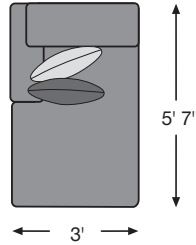

Product Dimensions

24300

-55 LAF LOVESEAT

-56 RAF LOVESEAT

-77 WEDGE

-76 LAF CUDDLER

-34 ARMLESS LOVESEAT

-16 LAF CORNER CHAISE

-17 RAF CORNER CHAISE

-75 RAF CUDDLER

-46 ARMLESS CHAIR

-11 OTTOMAN W/STORAGE

-13 CUBE OTTOMAN

Order Information

	Collection Name	Product #	Price
1.			
2.			
3.			
4.			
5.			
6.			

Worksheet Scale: 1/4" = 12"