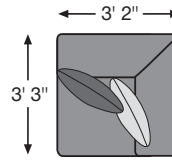

Product Dimensions

24300

-55 LAF LOVESEAT

-56 RAF LOVESEAT

-77 WEDGE

-76 LAF CUDDLER

-34 ARMLESS LOVESEAT

-16 LAF CORNER CHAISE

-17 RAF CORNER CHAISE

-75 RAF CUDDLER

-46 ARMLESS CHAIR

-11 OTTOMAN W/STORAGE

-13 CUBE OTTOMAN

Order Information

	Collection Name	Product #	Price
1.			
2.			
3.			
4.			
5.			
6.			

Worksheet Scale: 1/4" = 12"