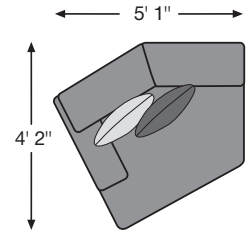

Product Dimensions

24300

-55 LAF LOVESEAT

-56 RAF LOVESEAT

-77 WEDGE

-76 LAF CUDDLER

-34 ARMLESS LOVESEAT

-16 LAF CORNER CHAISE

-17 RAF CORNER CHAISE

-75 RAF CUDDLER

-46 ARMLESS CHAIR

-11 OTTOMAN W/STORAGE

-13 CUBE OTTOMAN

Order Information

	Collection Name	Product #	Price
1.			
2.			
3.			
4.			
5.			
6.			

Worksheet Scale: 1/4" = 12"