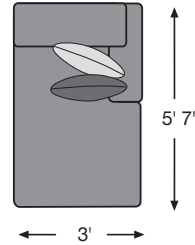

Product Dimensions

24300

-55 LAF LOVESEAT

-56 RAF LOVESEAT

-77 WEDGE

-76 LAF CUDDLER

-34 ARMLESS LOVESEAT

-16 LAF CORNER CHAISE

-17 RAF CORNER CHAISE

-75 RAF CUDDLER

-46 ARMLESS CHAIR

-11 OTTOMAN W/STORAGE

-13 CUBE OTTOMAN

Order Information

	Collection Name	Product #	Price
1.			
2.			
3.			
4.			
5.			
6.			

Worksheet Scale: 1/4" = 12"