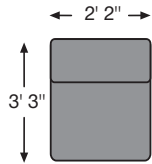

Product Dimensions

24300

-55 LAF LOVESEAT

-56 RAF LOVESEAT

-77 WEDGE

-76 LAF CUDDLER

-34 ARMLESS LOVESEAT

-16 LAF CORNER CHAISE

-17 RAF CORNER CHAISE

-75 RAF CUDDLER

-46 ARMLESS CHAIR

-11 OTTOMAN W/STORAGE

-13 CUBE OTTOMAN

Order Information

	Collection Name	Product #	Price
1.			
2.			
3.			
4.			
5.			
6.			

Worksheet Scale: 1/4" = 12"