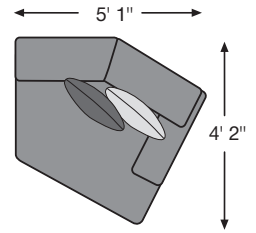

Product Dimensions

24300

-55 LAF LOVESEAT

-56 RAF LOVESEAT

-77 WEDGE

-76 LAF CUDDLER

-34 ARMLESS LOVESEAT

-16 LAF CORNER CHAISE

-17 RAF CORNER CHAISE

-75 RAF CUDDLER

-46 ARMLESS CHAIR

-11 OTTOMAN W/STORAGE

-13 CUBE OTTOMAN

Order Information

	Collection Name	Product #	Price
1.			
2.			
3.			
4.			
5.			
6.			

Worksheet Scale: 1/4" = 12"