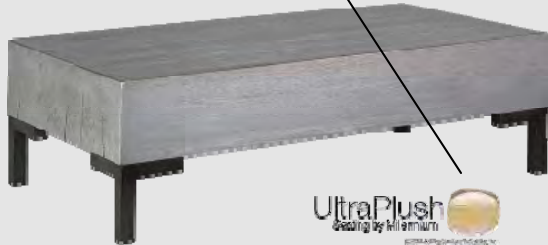

29401

T879

R401391

L430224/L235414

"Faraday"

UltraPlush
Seating by Millennium
©2014 Millennium Interiors, Inc.