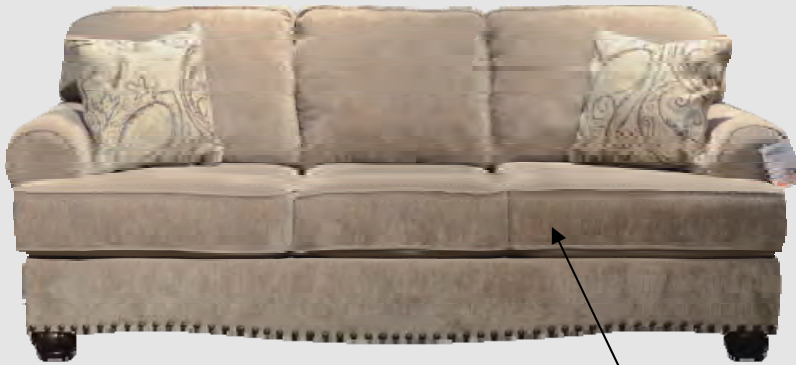

80103 Otto/T708-3

R401252

L430114

"Alma Bay"