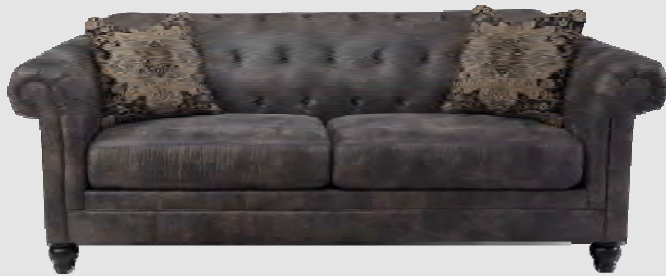

62501

T812

R401202

L200074

"Hartigan"

COMPARISON PRODUCT

ARHAUS
FURNISHING A BETTER WORLD

email sign up

NEW! LIVING DINING BEDROOM OFFICE LIGHTING RUGS BEDDING + PILLOWS ACCESSORIES OUTDOOR TABLETOP

annual
STOREWIDE SALE | SAVE 20% - 40%*

LIVING ROOM FURNITURE > SOFAS > BERWICK LEATHER SOFA

<< PREV NEXT >>

Watch Product Video

BERWICK LEATHER SOFA
SKU: 1171BERWICK
In Stock

With thoughtful details and meticulous hand craftsmanship, Berwick elevates furniture design and construction to an art form. From the myriad of hand-tufted buttons to the soft, inviting, graceful curves, each piece commands the attention of a true masterpiece.

PRODUCT DETAILS
RECOMMENDED CARE
WARRANTY

DIMENSIONS:
88"W X 38"D X 32"H

COLOR:
BULL GREY
STOCKED IN:

CUSTOM COLORS: Same price, allow extra time.

$6,099.00
$4,199.00

Style Features

- Traditional Sofa, featuring rich button tufted roll arms and backs, boxed seat cushions, welted arm panels, banded front rail, jumbo accent stitching, and accent turned legs
- Upholstered in a plush padded faux leather, with distressed "nubuck" type finish, in rich grey color tone, and accented with vintage style tapestry chenille toss pillows with black, tan, and blue-green accent color tones
- Decorative pillows feature plush feather inserts
- Dress up the room setting with available tufted club chair with decorative nailhead trim, elegant accent wing chair upholstered in the rich chenille tapestry, or the plush button tufted chaise lounge with accent lumbar pillow