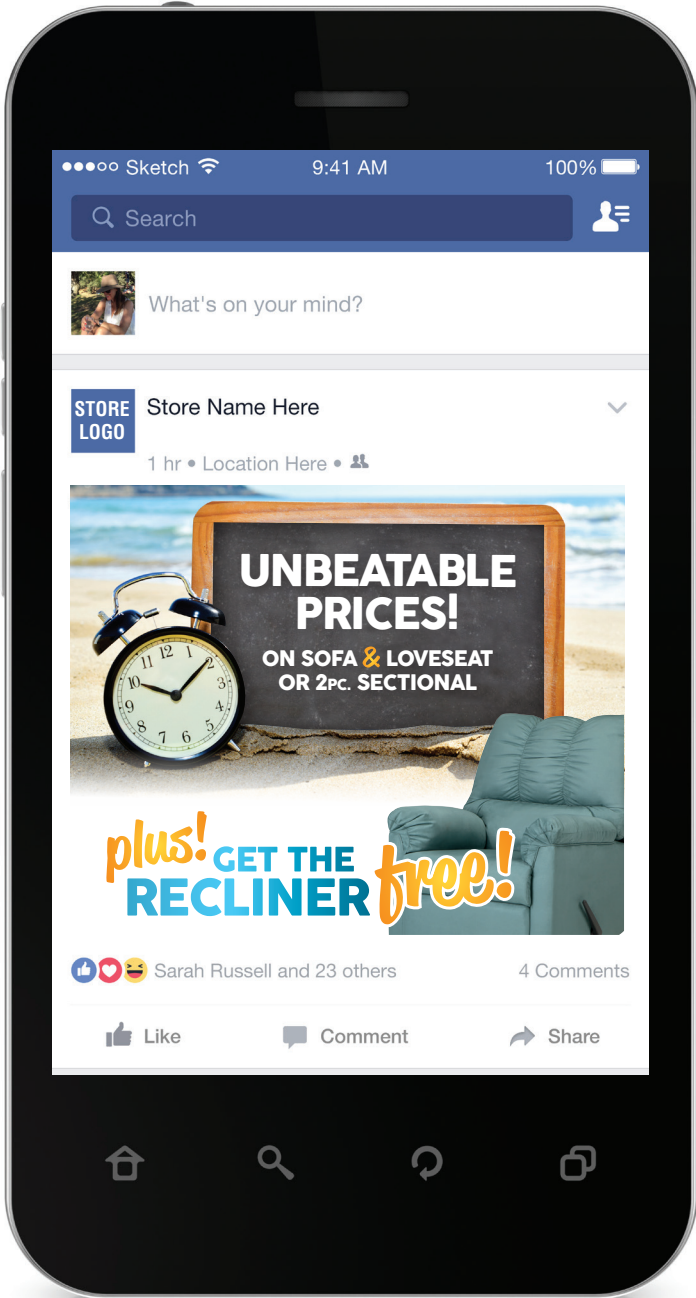

UNBEATABLE PRICES!

FACEBOOK POSTS

UNBEATABLE PRICES!

ON A SOFA & LOVESEAT OR 2PC. SECTIONAL

plus! GET THE RECLINER free!

COLOR OPTIONS

\$899

\$999

\$1099

A blackboard sign with a wooden frame is set on a sandy beach. To the left of the sign is a black alarm clock with a white face showing approximately 1:50. To the right is a teal-colored armchair. The background shows the ocean and a clear sky.

UNBEATABLE PRICES!

ON SOFA & LOVESEAT
OR 2PC. SECTIONAL

plus! GET THE
RECLINER free!

free!

RECLINER

**UNBEATABLE
PRICES!**

\$1099 SOFA &
LOVESEAT

plus! GET THE
RECLINER *free!*