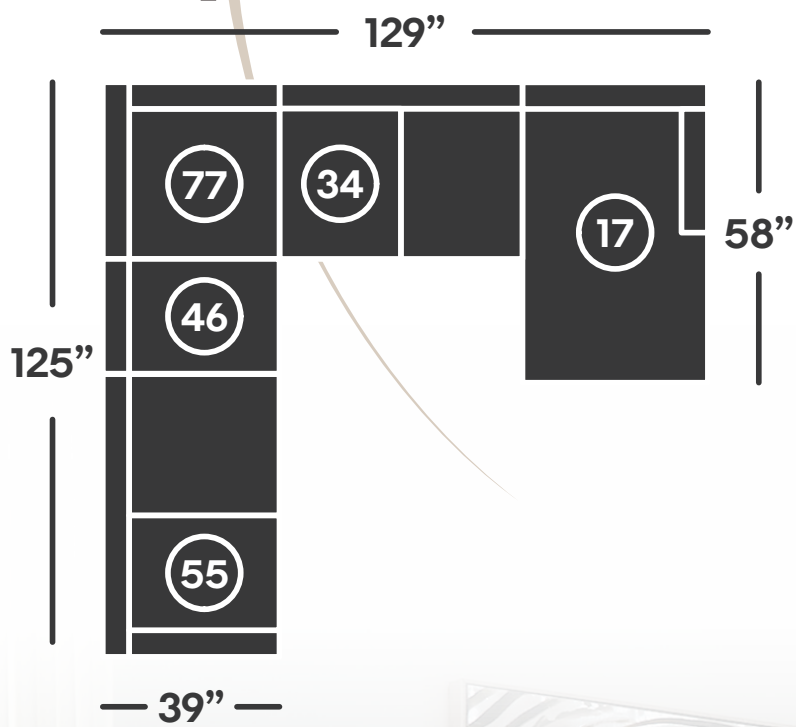

# Have a seat... any way you want! with the Dellara Chalk Collection

**Option 1**

**Option 2**

**Option 3**

**Option 4**

**Option 5**

**Option 6**

**Option 7**

**Option 8**

**Option 9**

-11 OTTOMAN WITH STORAGE

-16 LAF CORNER CHAISE

-17 RAF CORNER CHAISE

-34 ARMLESS LOVESEAT

-46 ARMLESS CHAIR

-55 LAF LOVESEAT