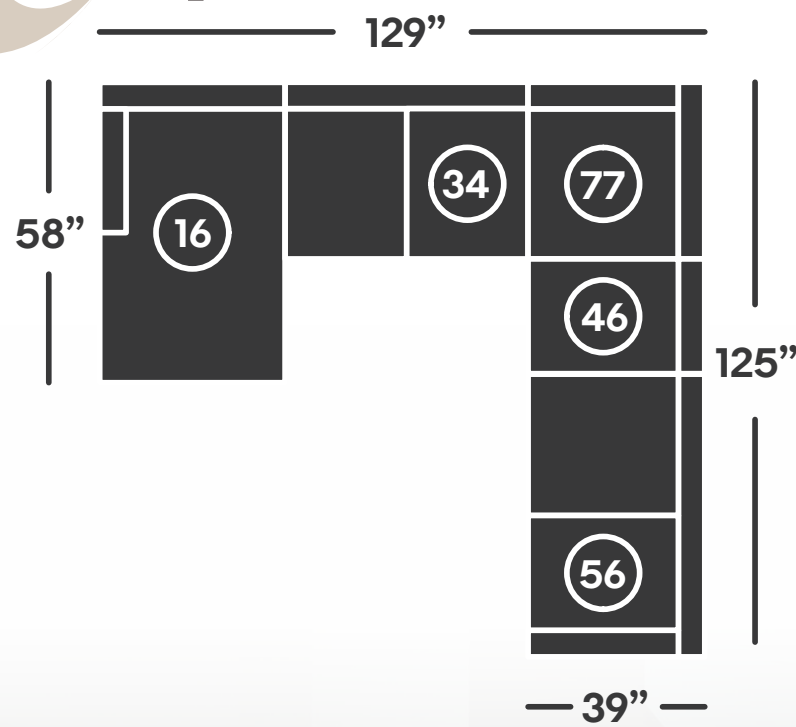

# Have a seat... any way you want! with the Dellara Chalk Collection

**Option 1**

**Option 2**

**Option 3**

**Option 4**

**Option 5**

**Option 6**

**Option 7**

**Option 8**

**Option 9**

-11 OTTOMAN WITH STORAGE

-16 LAF CORNER CHAISE

-17 RAF CORNER CHAISE

-34 ARMLESS LOVESEAT

-46 ARMLESS CHAIR

-55 LAF LOVESEAT