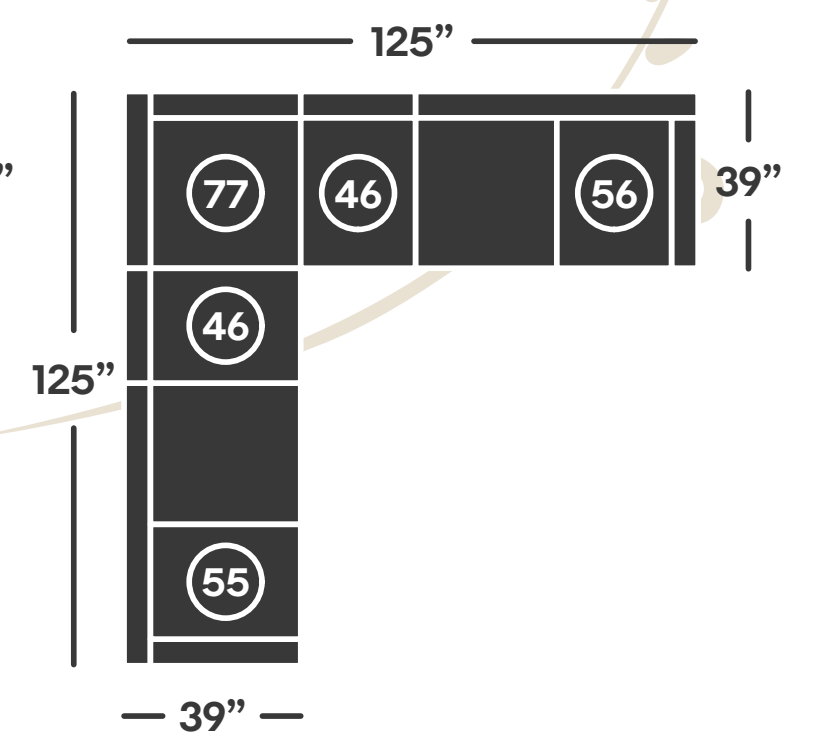

# Have a seat... any way you want! with the Dellara Chalk Collection

**Option 1**

**Option 2**

**Option 3**

**Option 4**

**Option 5**

**Option 6**

**Option 7**

**Option 8**

**Option 9**

-11 OTTOMAN WITH STORAGE

-16 LAF CORNER CHAISE

-17 RAF CORNER CHAISE

-34 ARMLESS LOVESEAT

-46 ARMLESS CHAIR

-55 LAF LOVESEAT