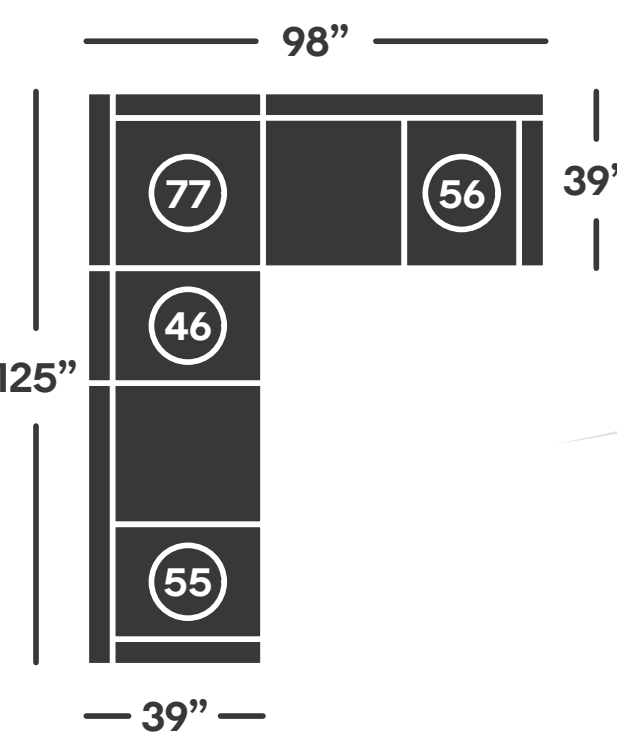

# Have a seat... any way you want! with the Dellara Chalk Collection

**Option 1**

**Option 2**

**Option 3**

**Option 4**

**Option 5**

**Option 6**

**Option 7**

**Option 8**

**Option 9**

-11 OTTOMAN WITH STORAGE

-16 LAF CORNER CHAISE

-17 RAF CORNER CHAISE

-34 ARMLESS LOVESEAT

-46 ARMLESS CHAIR

-55 LAF LOVESEAT