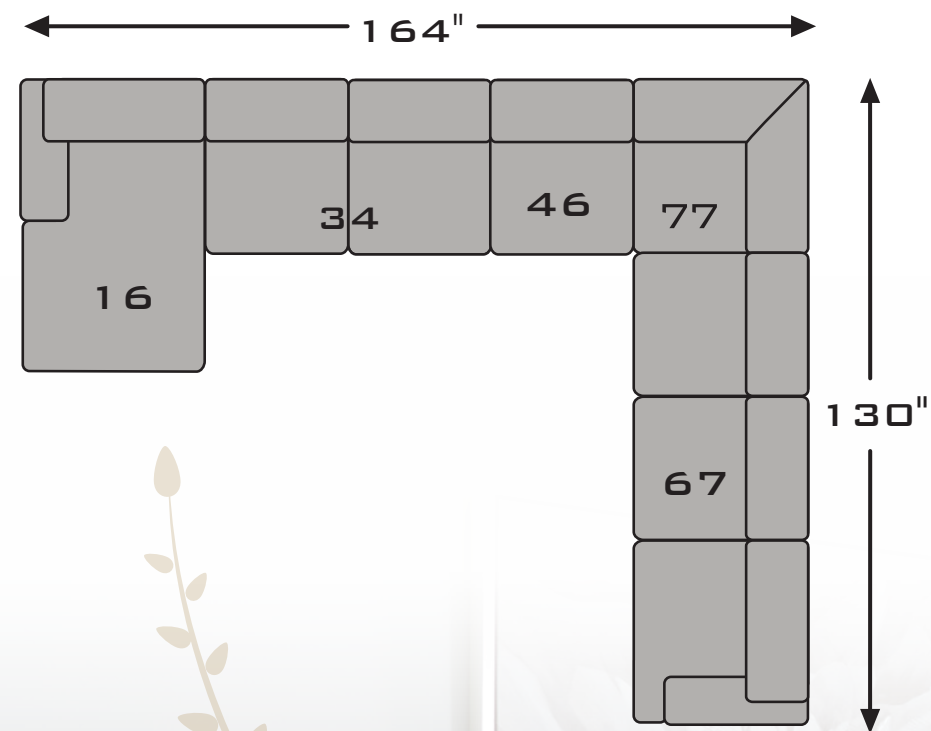

# Have a seat...

any way you want!  
with the Ardsley Pewter Collection

**Option 1**

**Option 2**

**Option 5**

**Option 6**

**Option 3**

**Option 4**

**Option 7**

**Option 8**

**Option 9**

**Option 10**

-08 OVERSIZED ACCENT OTTOMAN

-16 LAF CORNER CHAISE

-17 RAF CORNER CHAISE

-34 ARMLESS LOVESEAT