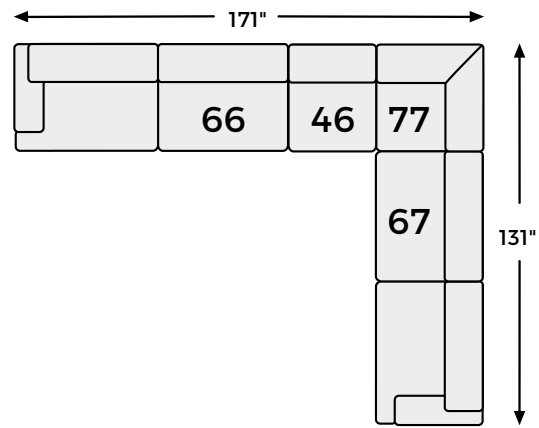

Big or small... we fit your space.

ARTSIE COLLECTION - 586

Option 2