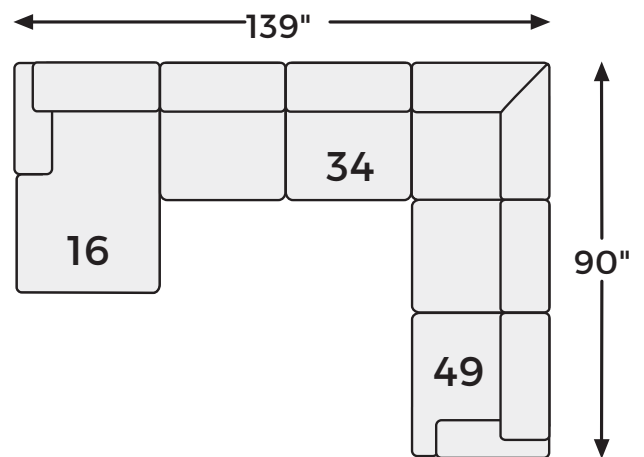

Charcoal

Linen

Big or small... we fit your space.

EDENFIELD COLLECTION - 29003/04

Option 1

Option 2

-08 OVERSIZED
ACCENT
OTTOMAN

-16 LAF
CORNER
CHAISE