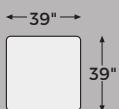

Charcoal

Linen

Big or small... we fit your space.

EDENFIELD COLLECTION - 29003/04

Option 1

Option 2

-08 OVERSIZED
ACCENT
OTTOMAN

-16 LAF
CORNER
CHAISE