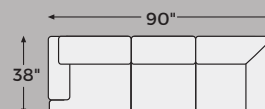

-48 LAF SOFA WITH
CORNER WEDGE