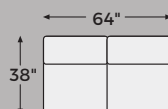

-34 ARMLESS
LOVESEAT