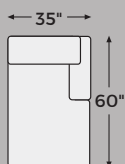

-17 RAF
CORNER
CHAISE