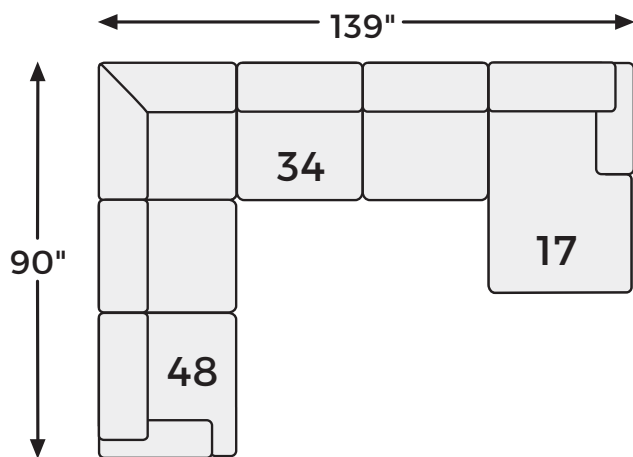

Charcoal

Linen

Big or small... we fit your space.

EDENFIELD COLLECTION - 29003/04

Option 1

Option 2

-08 OVERSIZED
ACCENT
OTTOMAN

-16 LAF
CORNER
CHAISE