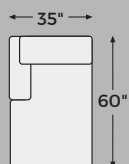

Charcoal

Linen

Big or small... we fit your space.

EDENFIELD COLLECTION - 29003/04

Option 1

Option 2

-08 OVERSIZED
ACCENT
OTTOMAN

-16 LAF
CORNER
CHAISE