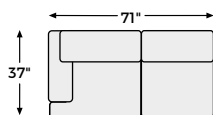

SHOP THE COLLECTION

LAF Corner
Chaise
-16

LAF Loveseat
-55

RAF Corner
Chaise
-17

RAF Loveseat
-56

Armless Loveseat
-34

Wedge
-77

Big or small... we fit your space.

Option 1

Option 2

Option 3

Option 4

Option 5

Option 6

-16 LAF
CORNER CHAISE

-17 RAF
CORNER CHAISE

-55 LAF LOVESEAT

-56 RAF LOVESEAT

-77 WEDGE

-34 ARMLESS
LOVESEAT