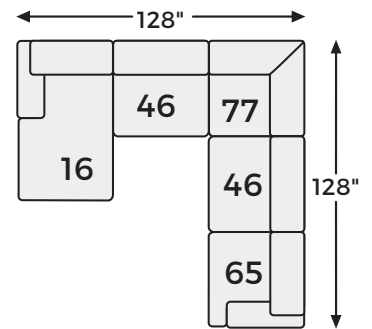

# Big or small... we fit your space.

NEXT-GEN GAUCHO COLLECTION - 18304

Option 1

Option 2

Option 3

Option 4

Option 5

Option 6

Option 7

Option 8

Option 9

-16 LAF CORNER CHAISE

-17 RAF CORNER CHAISE

-46 ARMLESS CHAIR

-64 LAF CORNER CHAIR

-65 RAF CORNER CHAIR