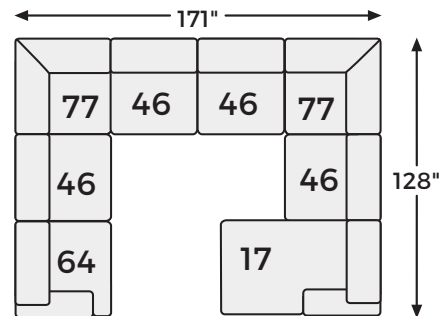

## SHOP THE COLLECTION

LAF Corner  
Chaise  
-16

Armless  
Chair  
-46

RAF Corner  
Chair  
-65

RAF Corner  
Chaise  
-17

LAF Corner  
Chair  
-64

Wedge  
-77

# Big or small... we fit your space.

NEXT-GEN GAUCHO COLLECTION - 18304

Option 1

Option 2

Option 3

Option 4

Option 5

Option 6

Option 7

Option 8

Option 9

-16 LAF CORNER CHAISE

-17 RAF CORNER CHAISE

-46 ARMLESS CHAIR

-64 LAF CORNER CHAIR

-65 RAF CORNER CHAIR