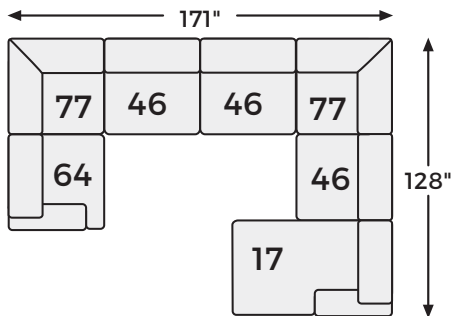

## SHOP THE COLLECTION

LAF Corner  
Chaise  
-16

Armless  
Chair  
-46

RAF Corner  
Chair  
-65

RAF Corner  
Chaise  
-17

LAF Corner  
Chair  
-64

Wedge  
-77

# Big or small... we fit your space.

NEXT-GEN GAUCHO COLLECTION - 18304

Option 1

Option 2

Option 3

Option 4

Option 5

Option 6

Option 7

Option 8

Option 9

-16 LAF CORNER CHAISE

-17 RAF CORNER CHAISE

-46 ARMLESS CHAIR

-64 LAF CORNER CHAIR

-65 RAF CORNER CHAIR