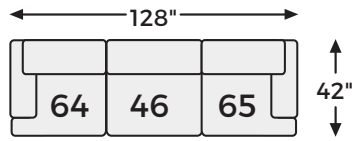

# Big or small... we fit your space.

NEXT-GEN GAUCHO COLLECTION - 18304

Option 1

Option 2

Option 3

Option 4

Option 5

Option 6

Option 7

Option 8

Option 9

-16 LAF CORNER CHAISE

-17 RAF CORNER CHAISE

-46 ARMLESS CHAIR

-64 LAF CORNER CHAIR

-65 RAF CORNER CHAIR