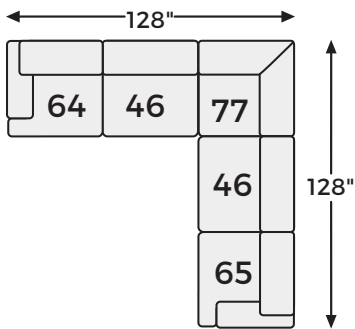

## SHOP THE COLLECTION

LAF Corner  
Chaise  
-16

Armless  
Chair  
-46

RAF Corner  
Chair  
-65

RAF Corner  
Chaise  
-17

LAF Corner  
Chair  
-64

Wedge  
-77

# Big or small... we fit your space.

NEXT-GEN GAUCHO COLLECTION - 18304

Option 1

Option 2

Option 3

Option 4

Option 5

Option 6

Option 7

Option 8

Option 9

-16 LAF CORNER CHAISE

-17 RAF CORNER CHAISE

-46 ARMLESS CHAIR

-64 LAF CORNER CHAIR

-65 RAF CORNER CHAIR