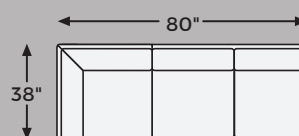

-66 LAF SOFA