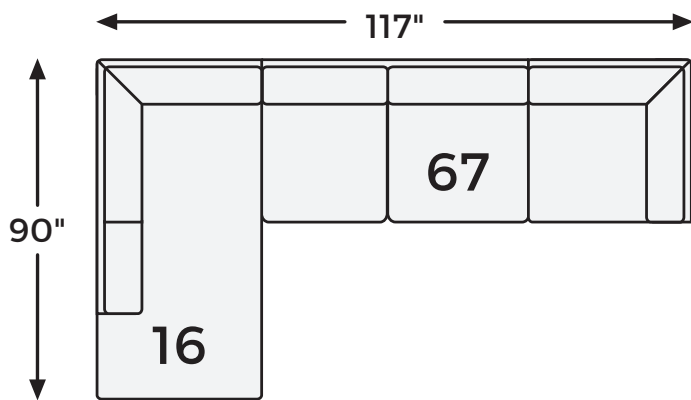

# Big or small... we fit your space.

DOVEMONT COLLECTION - 40401

Option 1

Option 2

-08 OVERSIZED  
ACCENT OTTOMAN

-16 LAF CORNER  
CHAISE

-17 RAF CORNER  
CHAISE

-21 CHAIR