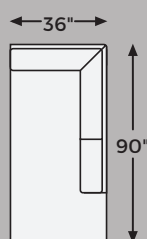

# Big or small... we fit your space.

DOVEMONT COLLECTION - 40401

Option 1

Option 2

-08 OVERSIZED  
ACCENT OTTOMAN

-16 LAF CORNER  
CHAISE

-17 RAF CORNER  
CHAISE

-21 CHAIR

-66 LAF SOFA

-67 RAF SOFA