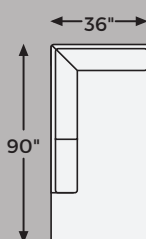

# Big or small... we fit your space.

DOVEMONT COLLECTION - 40401

Option 1

Option 2

-08 OVERSIZED  
ACCENT OTTOMAN

-16 LAF CORNER  
CHAISE

-17 RAF CORNER  
CHAISE

-21 CHAIR

-66 LAF SOFA

-67 RAF SOFA