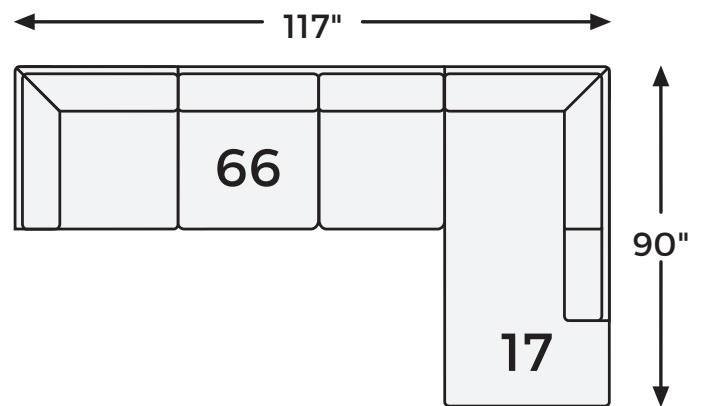

# Big or small... we fit your space.

DOVEMONT COLLECTION - 40401

Option 1

Option 2

-08 OVERSIZED  
ACCENT OTTOMAN

-16 LAF CORNER  
CHAISE

-17 RAF CORNER  
CHAISE

-21 CHAIR