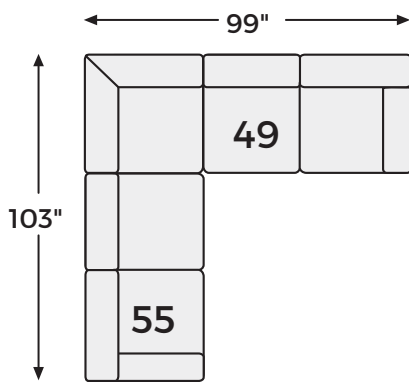

## SHOP THE COLLECTION

Ottoman  
-08

LAF Sofa with  
Corner Wedge  
-48

LAF Loveseat  
-55

Armless Chair  
-46

RAF Sofa with  
Corner Wedge  
-49

RAF Loveseat  
-56

# Big or small... we fit your space.

BOVARIAN COLLECTION - 56103

Option 1

Option 2

Option 3

Option 4

-08 OTTOMAN  
WITH STORAGE

-46 ARMLESS  
CHAIR