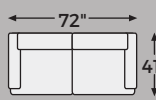

Sofa
-38

RAF Sofa
Sleeper
-70

RAF Corner
Chaise
-17

LAF Sofa
-66

Rocker Recliner
-25

RAF Sofa
-67

Big or small... we fit your space.

ACCRINGTON COLLECTION - 70508/09

Option 1

Option 2

Option 3

Option 4

Option 5

Option 6

-25 RECLINER

-08 OVERSIZED OTTOMAN

-35 LOVESEAT

-16 LAF CORNER CHAISE

-17 RAF CORNER CHAISE

-69 LAF QUEEN SOFA SLEEPER

-70 RAF QUEEN SOFA SLEEPER

-66 LAF SOFA

-67 RAF SOFA

-38 SOFA