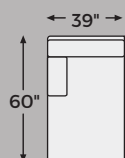

-16 LAF CORNER
CHAISE