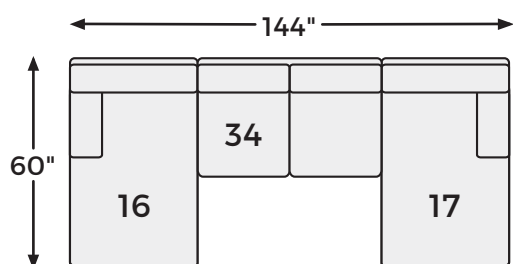

AVAILABLE COLORS

Platinum

Smoke

Big or small... we fit your space.

BALLINASLOE COLLECTION - 80702/03

Option 1

Option 2

Option 3