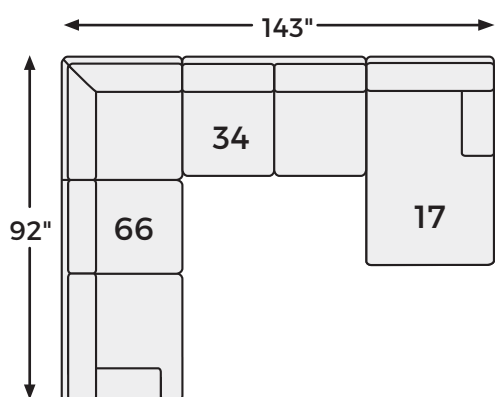

AVAILABLE COLORS

Platinum

Smoke

Big or small... we fit your space.

BALLINASLOE COLLECTION - 80702/03

Option 1

Option 2

Option 3