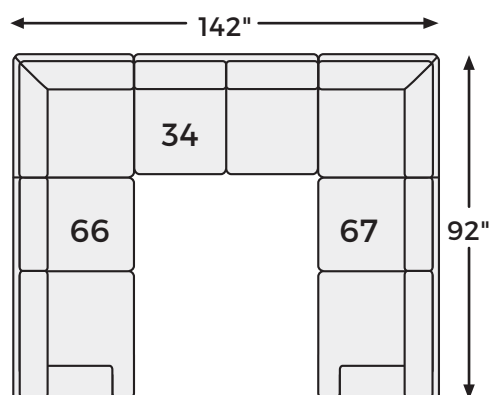

AVAILABLE COLORS

Platinum

Smoke

Big or small... we fit your space.

BALLINASLOE COLLECTION - 80702/03

Option 1

Option 2

Option 3