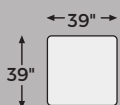

-80 OVERSIZED
ACCENT OTTOMAN