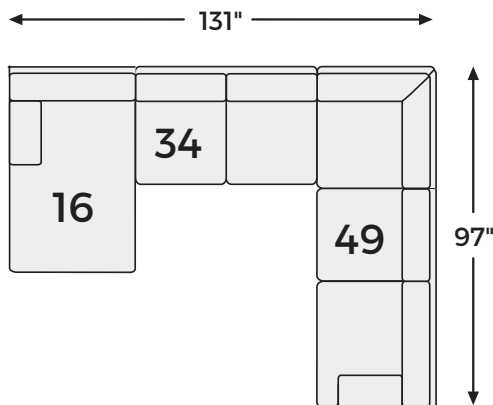

Big or small... we fit your space.

GRAFTIN COLLECTION - 91102

Option 1

Option 2

Option 3