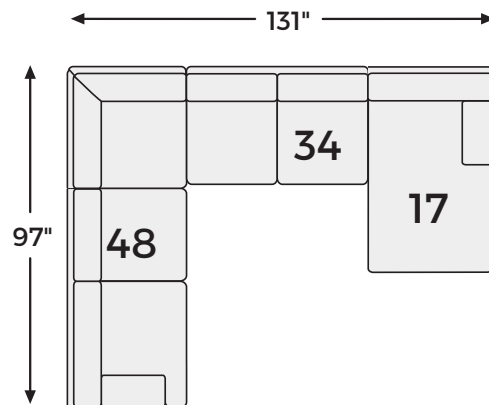

GRAFTIN COLLECTION - 91102

Option 1

Option 2

Option 3

-08 OVERSIZED
ACCENT
OTTOMAN

-48 LAF SOFA
W/CORNER WEDGE

-49 RAF SOFA
W/CORNER WEDGE

-34 ARMLESS
LOVESEAT

-16 LAF
CORNER
CHAISE

-17 RAF
CORNER
CHAISE