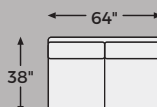

Big or small... we fit your space.

ABALONE COLLECTION - 91302

Option 1

Option 2

Option 3

-80 OVERSIZED
ACCENT OTTOMAN

-66 LAF SOFA

-67 RAF SOFA

-34 ARMLESS
LOVESEAT

-16 LAF CORNER
CHAISE

-17 RAF CORNER
CHAISE

-21 OVERSIZED
SWIVEL CHAIR