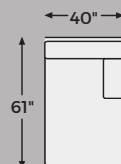

Big or small... we fit your space.

ABALONE COLLECTION - 91302

Option 1

Option 2

Option 3

-80 OVERSIZED
ACCENT OTTOMAN

-66 LAF SOFA

-67 RAF SOFA

-34 ARMLESS
LOVESEAT

-16 LAF CORNER
CHAISE

-17 RAF CORNER
CHAISE

-21 OVERSIZED
SWIVEL CHAIR