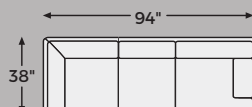

Big or small... we fit your space.

ABALONE COLLECTION - 91302

Option 1

Option 2

Option 3

-80 OVERSIZED
ACCENT OTTOMAN

-66 LAF SOFA

-67 RAF SOFA

-34 ARMLESS
LOVESEAT

-16 LAF CORNER
CHAISE

-17 RAF CORNER
CHAISE

-21 OVERSIZED
SWIVEL CHAIR