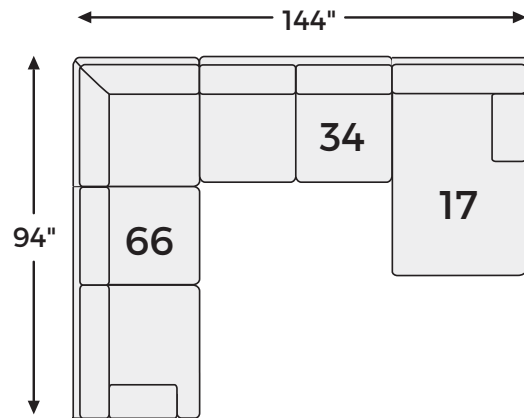

Big or small... we fit your space.

ABALONE COLLECTION - 91302

Option 1

Option 2

Option 3

-80 OVERSIZED
ACCENT OTTOMAN

-66 LAF SOFA

-67 RAF SOFA

-34 ARMLESS
LOVESEAT

-16 LAF CORNER
CHAISE

-17 RAF CORNER
CHAISE

-21 OVERSIZED
SWIVEL CHAIR