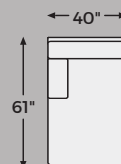

Big or small... we fit your space.

ABALONE COLLECTION - 91302

Option 1

Option 2

Option 3

-80 OVERSIZED
ACCENT OTTOMAN

-66 LAF SOFA

-67 RAF SOFA

-34 ARMLESS
LOVESEAT

-16 LAF CORNER
CHAISE

-17 RAF CORNER
CHAISE

-21 OVERSIZED
SWIVEL CHAIR