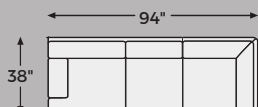

Big or small... we fit your space.

ABALONE COLLECTION - 91302

Option 1

Option 2

Option 3

-80 OVERSIZED
ACCENT OTTOMAN

-66 LAF SOFA

-67 RAF SOFA

-34 ARMLESS
LOVESEAT

-16 LAF CORNER
CHAISE

-17 RAF CORNER
CHAISE

-21 OVERSIZED
SWIVEL CHAIR