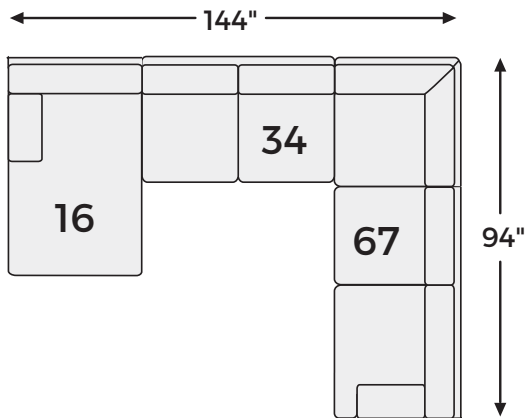

Big or small... we fit your space.

ABALONE COLLECTION - 91302

Option 1

Option 2

Option 3

-80 OVERSIZED
ACCENT OTTOMAN

-66 LAF SOFA

-67 RAF SOFA

-34 ARMLESS
LOVESEAT

-16 LAF CORNER
CHAISE

-17 RAF CORNER
CHAISE

-21 OVERSIZED
SWIVEL CHAIR