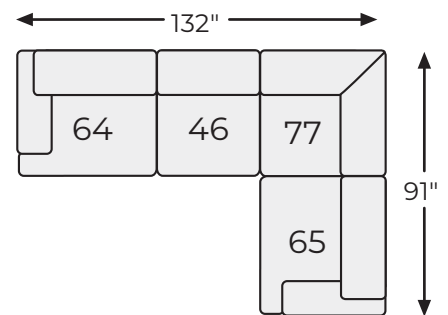

Big or small... we fit your space.

EMILIA COLLECTION - 30901

Option 3