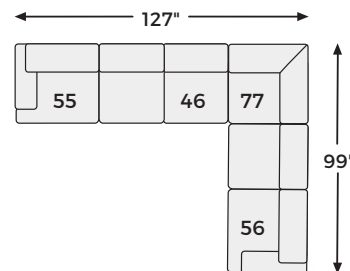

Big or small... we fit your space.

HUNTSWORTH COLLECTION - 39702

Option 8