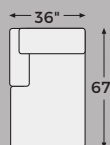

LAF Loveseat
-55

Big or small... we fit your space.

HUNTSWORTH COLLECTION - 39702

Option 1

Option 2

Option 3

Option 4

Option 5

Option 6

Option 7

Option 8

-08 OVERSIZED
ACCENT
OTTOMAN

-16 LAF
CORNER
CHAISE

-17 RAF
CORNER
CHAISE

-34 ARMLESS
LOVESEAT

-46 ARMLESS
CHAIR

-55 LAF
LOVESEAT

-56 RAF
LOVESEAT

-77 WEDGE