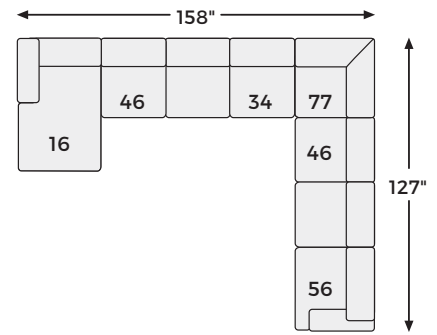

Big or small... we fit your space.

HUNTSWORTH COLLECTION - 39702