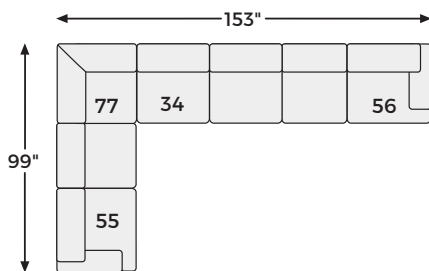

Big or small... we fit your space.

HUNTSWORTH COLLECTION - 39702

Option 7