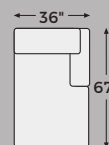

LAF Loveseat
-55

Big or small... we fit your space.

HUNTSWORTH COLLECTION - 39702

Option 1

Option 2

Option 3

Option 4

Option 5

Option 6

Option 7

Option 8

-08 OVERSIZED
ACCENT
OTTOMAN

-16 LAF
CORNER
CHAISE

-17 RAF
CORNER
CHAISE

-34 ARMLESS
LOVESEAT

-46 ARMLESS
CHAIR

-55 LAF
LOVESEAT

-56 RAF
LOVESEAT

-77 WEDGE