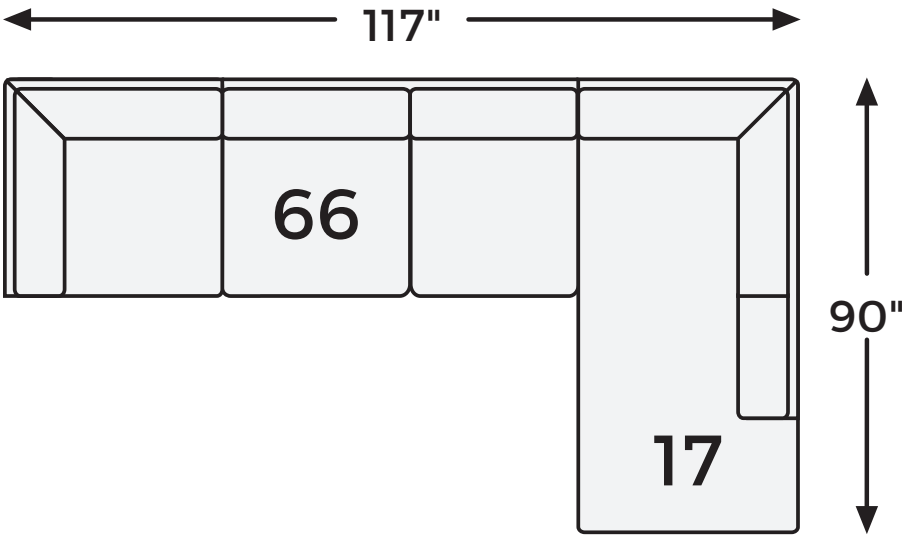

SHOP THE COLLECTION

LAF Sofa -66

RAF Corner Chaise -17

Big or small... we fit your space.

VALDERNO COLLECTION - 47804

Option 1

-17 RAF CORNER CHAISE

-66 LAF SOFA