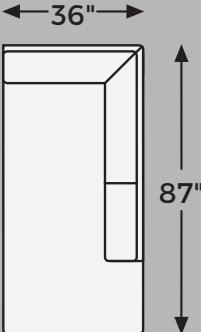

SHOP THE COLLECTION

LAF Sofa -66

RAF Corner Chaise -17

Big or small... we fit your space.

VALDERNO COLLECTION - 47804

Option 1

-17 RAF CORNER CHAISE

-66 LAF SOFA