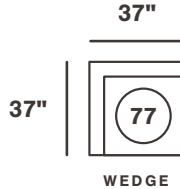

baskove 111
OUR FAVORITE CONFIGURATIONS

Reverse configurations available.

*All measurements are approximations.

baskove 111

INDIVIDUAL PIECES

*All measurements are approximations.