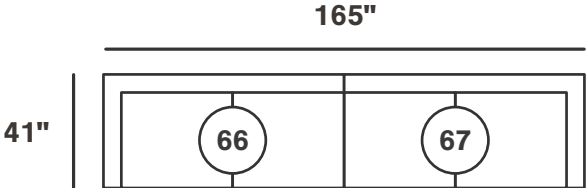

# coulee point 944

OUR FAVORITE CONFIGURATIONS

Reverse configurations available.

\*All measurements are approximations.