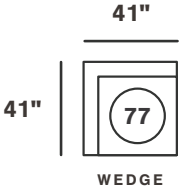

emilia 309

OUR FAVORITE CONFIGURATIONS

Reverse configurations available.

*All measurements are approximations.

emilia 309

INDIVIDUAL PIECES

ADDITIONAL PIECES

*All measurements are approximations.