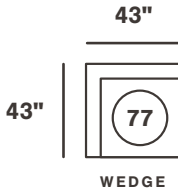

lavernett 596

OUR FAVORITE CONFIGURATIONS

Reverse configurations available.

*All measurements are approximations.

lavernett 596

INDIVIDUAL PIECES

ADDITIONAL PIECES

*All measurements are approximations.