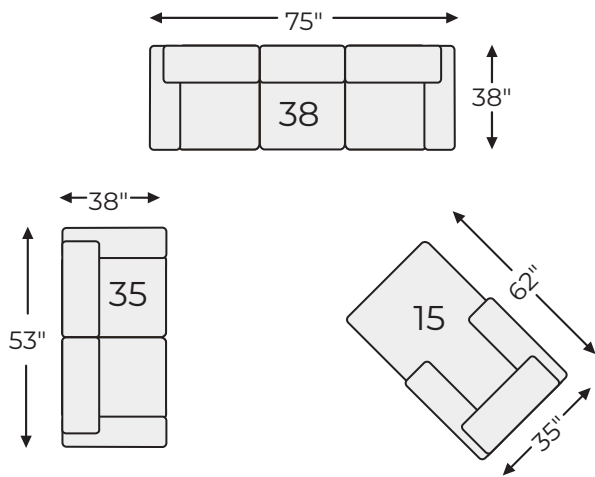

Option 1

Option 3

Option 4