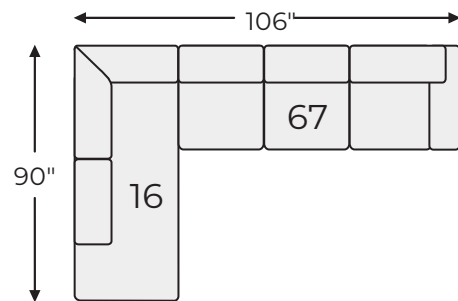

Big or small... we fit your space.

MAHONEY COLLECTION