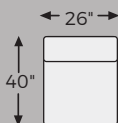

BANDON COLLECTION - 38006

Option 1

Option 2

Option 3

Option 4

-08 OVERSIZED
ACCENT OTTOMAN

-46 ARMLESS
CHAIR

-48 LAF SOFA WITH
CORNER WEDGE