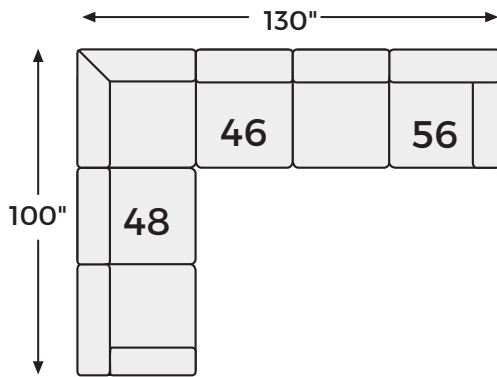

BANDON COLLECTION - 38006

Option 1

Option 2

Option 3

Option 4

-08 OVERSIZED
ACCENT OTTOMAN

-46 ARMLESS
CHAIR

-48 LAF SOFA WITH
CORNER WEDGE