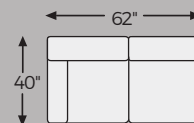

-55 LAF LOVESEAT