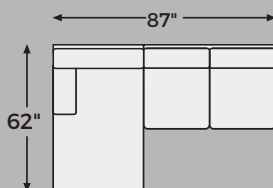

CASSELBURY COLLECTION - 52906

Option 1

Option 2

-21 OVERSIZED SWIVEL ACCENT CHAIR

-11 OTTOMAN WITH STORAGE

-02 LAF SOFA CHAISE

-03 RAF SOFA CHAISE

-16 LAF CORNER CHAISE