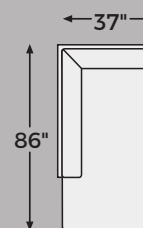

CASSELBURY COLLECTION - 52906

Option 1

Option 2

-21 OVERSIZED SWIVEL ACCENT CHAIR

-11 OTTOMAN WITH STORAGE

-02 LAF SOFA CHAISE

-03 RAF SOFA CHAISE

-16 LAF CORNER CHAISE