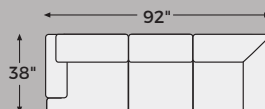

KORALYNN COLLECTION - 54102

Option 1

Option 2

-08 OVERSIZED
ACCENT
OTTOMAN

-16 LAF
CORNER
CHAISE

-17 RAF
CORNER
CHAISE

-34 ARMLESS
LOVESEAT

-48 LAF SOFA WITH
CORNER WEDGE