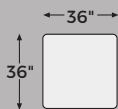

KORALYNN COLLECTION - 54102

Option 1

Option 2

-08 OVERSIZED
ACCENT
OTTOMAN

-16 LAF
CORNER
CHAISE

-17 RAF
CORNER
CHAISE

-34 ARMLESS
LOVESEAT

-48 LAF SOFA WITH
CORNER WEDGE