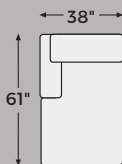

KORALYNN COLLECTION - 54102

Option 1

Option 2

-08 OVERSIZED
ACCENT
OTTOMAN

-16 LAF
CORNER
CHAISE

-17 RAF
CORNER
CHAISE

-34 ARMLESS
LOVESEAT

-48 LAF SOFA WITH
CORNER WEDGE