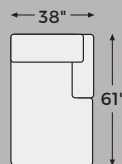

KORALYNN COLLECTION - 54102

Option 1

Option 2

-08 OVERSIZED
ACCENT
OTTOMAN

-16 LAF
CORNER
CHAISE

-17 RAF
CORNER
CHAISE

-34 ARMLESS
LOVESEAT

-48 LAF SOFA WITH
CORNER WEDGE