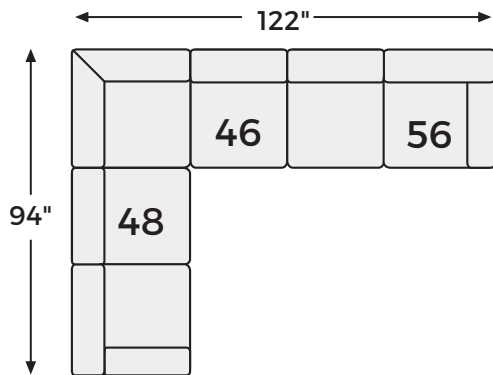

CLAIREAH COLLECTION - 90603

Option 1

Option 2

Option 3

Option 4

-11 OTTOMAN
WITH STORAGE

-46 ARMLESS
CHAIR

-48 LAF SOFA WITH
CORNER WEDGE