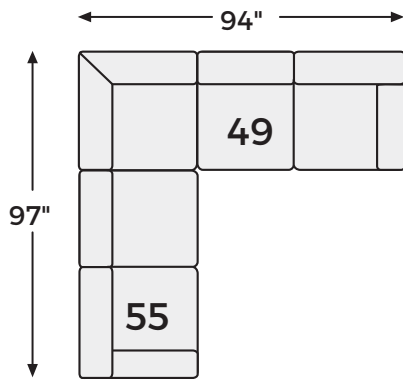

SHOP THE COLLECTION

Ottoman with Storage
-11

LAF Sofa with Corner Wedge
-48

LAF Loveseat
-55

Armless Chair
-46

RAF Sofa with Corner Wedge
-49

RAF Loveseat
-56

Big or small... we fit your space.

CLAIREAH COLLECTION - 90603

Option 1

Option 2

Option 3

Option 4

-11 OTTOMAN
WITH STORAGE

-46 ARMLESS
CHAIR

-48 LAF SOFA WITH
CORNER WEDGE