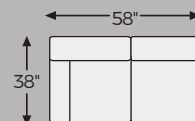

-55 LAF LOVESEAT