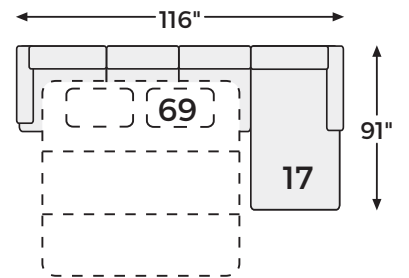

LAF Sofa
Sleeper
-69

LAF Corner
Chaise
-16

Sofa
-38

RAF Sofa
-67

RAF Sofa
Sleeper
-70

Big or small... we fit your space.

NAVI COLLECTION - 94002/03/04

Option 1

Option 2

Option 3

Option 4

Option 5

Option 6

-08 OVERSIZED OTTOMAN

-25 RECLINER

-35 LOVESEAT