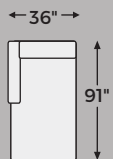

-16 LAF CORNER CHAISE

-67 RAF SOFA