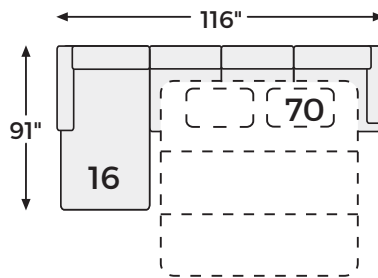

LAF Sofa
Sleeper
-69

LAF Corner
Chaise
-16

Sofa
-38

RAF Sofa
-67

RAF Sofa
Sleeper
-70

Big or small... we fit your space.

NAVI COLLECTION - 94002/03/04

Option 1

Option 2

Option 3

Option 4

Option 5

Option 6

-08 OVERSIZED OTTOMAN

-25 RECLINER

-35 LOVESEAT