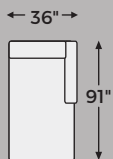

LAF Sofa
Sleeper
-69

LAF Corner
Chaise
-16

Sofa
-38

RAF Sofa
-67

RAF Sofa
Sleeper
-70

Big or small... we fit your space.

NAVI COLLECTION - 94002/03/04

Option 1

Option 2

Option 3

Option 4

Option 5

Option 6

-08 OVERSIZED OTTOMAN

-25 RECLINER

-35 LOVESEAT

-16 LAF CORNER CHAISE

-17 RAF CORNER CHAISE

-39 QUEEN SOFA SLEEPER

-69 LAF SOFA SLEEPER

-70 RAF SOFA SLEEPER

-38 SOFA

-66 LAF SOFA

-67 RAF SOFA