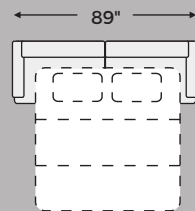

-39 QUEEN SOFA SLEEPER