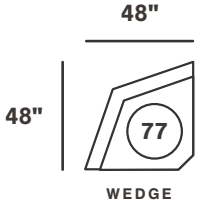

abberson 253

INDIVIDUAL PIECES

*All measurements are approximations.