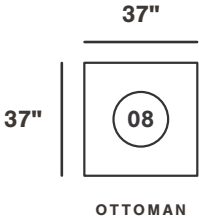

larce 502

OUR FAVORITE CONFIGURATIONS

Reverse configurations available.

*All measurements are approximations.

larce 502

INDIVIDUAL PIECES

ADDITIONAL PIECES

*All measurements are approximations.