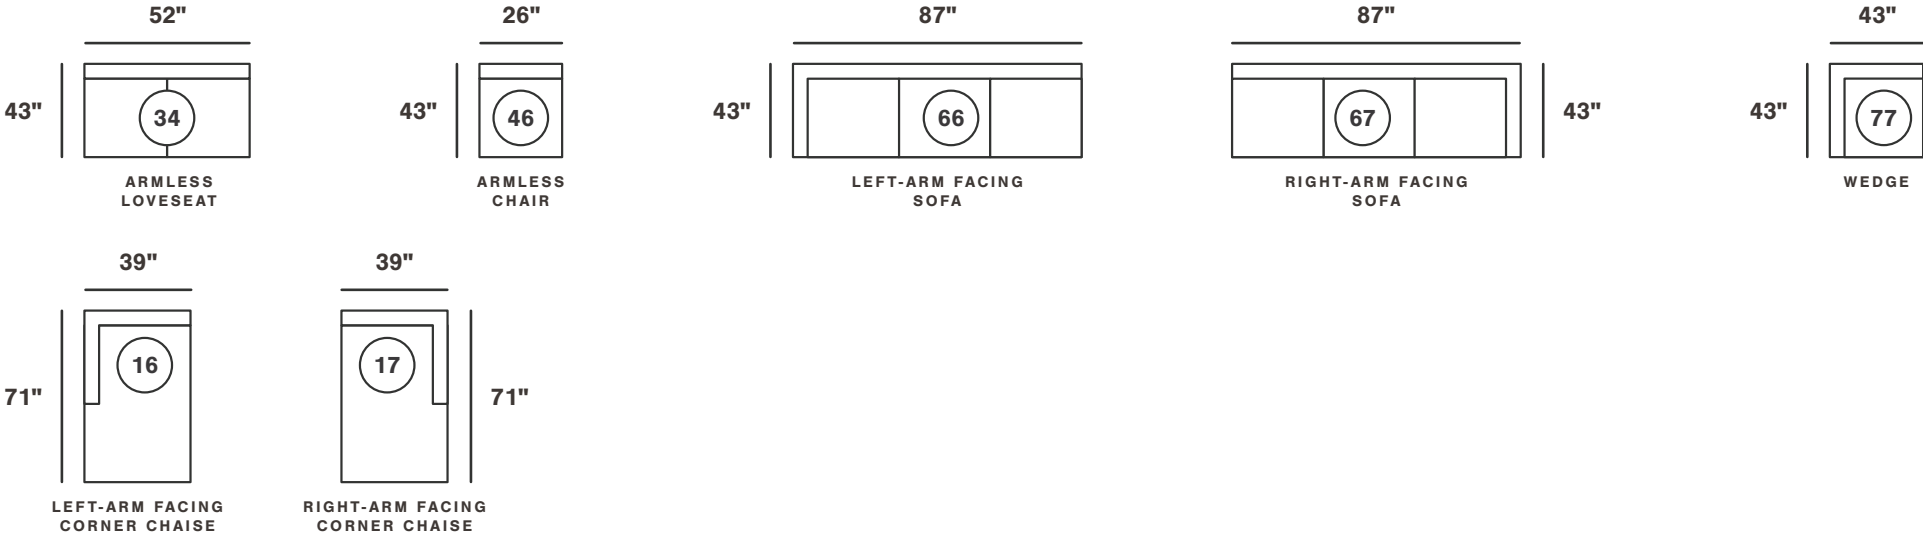

Ierenza 403

OUR FAVORITE CONFIGURATIONS

Reverse configurations available.

*All measurements are approximations.

Ierenza 403

INDIVIDUAL PIECES

ADDITIONAL PIECES

*All measurements are approximations.