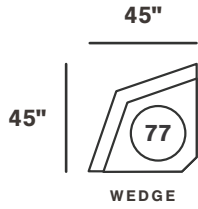

accomplished 257

INDIVIDUAL PIECES