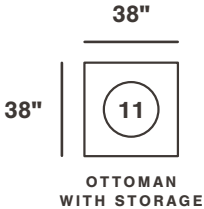

ADDITIONAL PIECES

*All measurements are approximations.