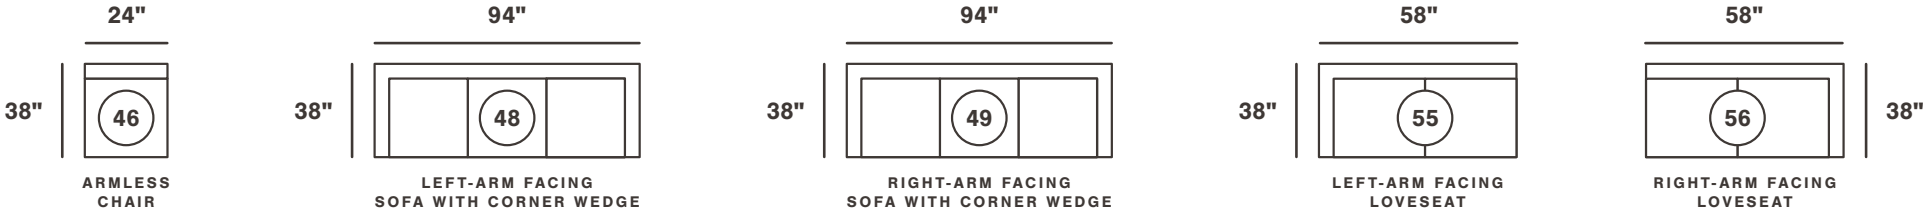

claireah 906

INDIVIDUAL PIECES

ADDITIONAL PIECES

*All measurements are approximations.