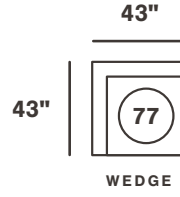

stupendous 259

OUR FAVORITE CONFIGURATIONS

Reverse configurations available.

*All measurements are approximations.

stupendous 259

INDIVIDUAL PIECES

ADDITIONAL PIECES

*All measurements are approximations.