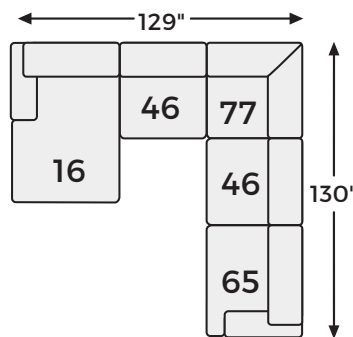

Option 6

Option 9