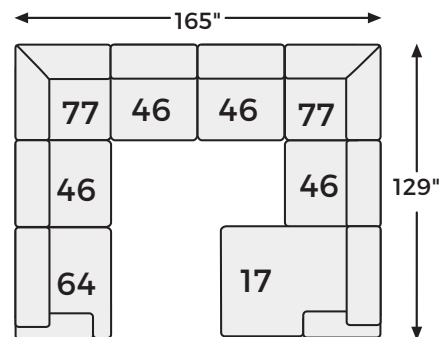

RAF Corner Chaise
-17

RAF Corner Chair
-65

Big or small... we fit your space.

SOPHIE COLLECTION - 15705/06

Option 1

Option 2

Option 3

Option 4

Option 5

Option 6

Option 7

Option 8

Option 9

-08 OVERSIZED
ACCENT OTTOMAN

-16 LAF
CORNER CHAISE

-17 RAF
CORNER CHAISE

-46 ARMLESS
CHAIR

-64 LAF CORNER
CHAIR

-65 RAF CORNER
CHAIR

-77 WEDGE
CHAIR