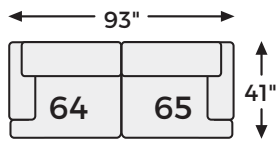

RAF Corner Chaise
-17

RAF Corner Chair
-65

Big or small... we fit your space.

SOPHIE COLLECTION - 15705/06

Option 1

Option 2

Option 3

Option 4