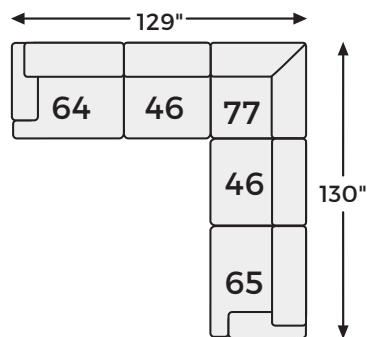

Option 5

Option 8