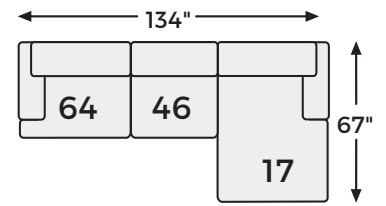

RAF Corner Chaise
-17

RAF Corner Chair
-65

Big or small... we fit your space.

SOPHIE COLLECTION - 15705/06

Option 1

Option 2

Option 3

Option 4