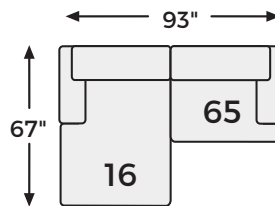

RAF Corner Chaise
-17

RAF Corner Chair
-65

Big or small... we fit your space.

SOPHIE COLLECTION - 15705/06

Option 1

Option 2

Option 3

Option 4