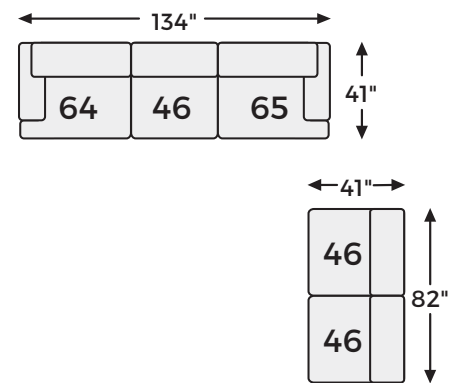

Big or small... we fit your space.

SOPHIE COLLECTION - 15705/06