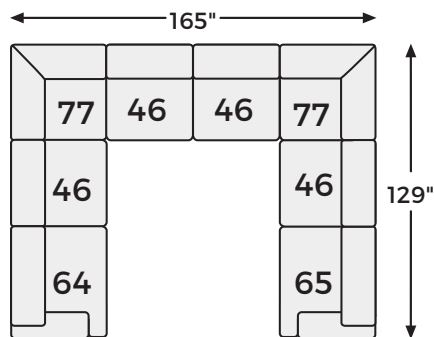

RAF Corner Chaise
-17

RAF Corner Chair
-65

Big or small... we fit your space.

SOPHIE COLLECTION - 15705/06

Option 1

Option 2

Option 3

Option 4

Option 5

Option 6

Option 7

Option 8

Option 9

-08 OVERSIZED
ACCENT OTTOMAN

-16 LAF
CORNER CHAISE

-17 RAF
CORNER CHAISE

-46 ARMLESS
CHAIR

-64 LAF CORNER
CHAIR

-65 RAF CORNER
CHAIR

-77 WEDGE
CHAIR