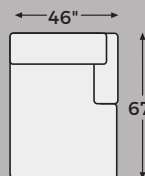

RAF Corner Chaise
-17

RAF Corner Chair
-65

Big or small... we fit your space.

SOPHIE COLLECTION - 15705/06

Option 1

Option 2

Option 3

Option 4

Option 5

Option 6

Option 7

Option 8

Option 9

-08 OVERSIZED
ACCENT OTTOMAN

-16 LAF
CORNER CHAISE

-17 RAF
CORNER CHAISE

-46 ARMLESS
CHAIR

-64 LAF CORNER
CHAIR

-65 RAF CORNER
CHAIR

-77 WEDGE
CHAIR