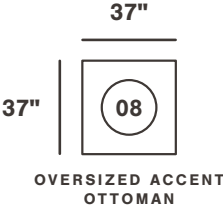

ADDITIONAL PIECES

*All measurements are approximations.