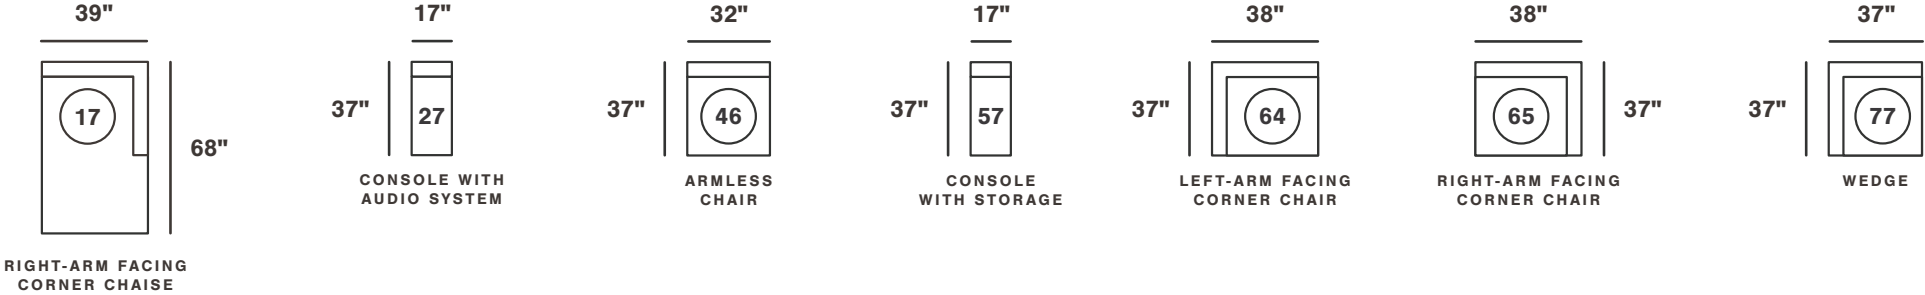

modmax 921

INDIVIDUAL PIECES