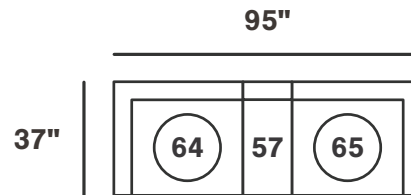

# modmax 921

OUR FAVORITE CONFIGURATIONS

Reverse configurations available.

\*All measurements are approximations.