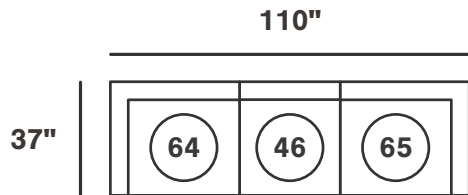

# modmax 921

OUR FAVORITE CONFIGURATIONS

Reverse configurations available.

\*All measurements are approximations.