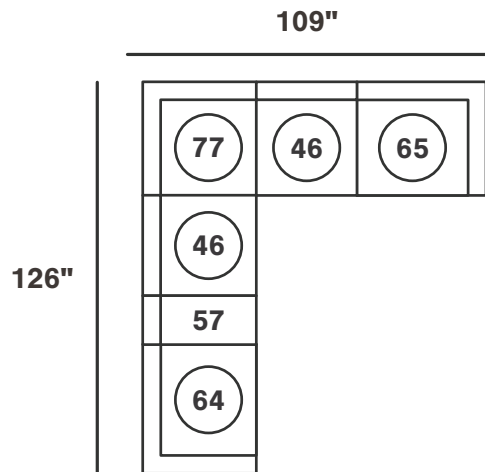

# modmax 921

OUR FAVORITE CONFIGURATIONS

Reverse configurations available.

\*All measurements are approximations.

## ADDITIONAL PIECES

\*All measurements are approximations.