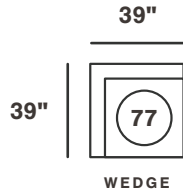

brindley pier 995

OUR FAVORITE CONFIGURATIONS

Reverse configurations available.

*All measurements are approximations.

brindley pier 995

INDIVIDUAL PIECES

ADDITIONAL PIECES

*All measurements are approximations.