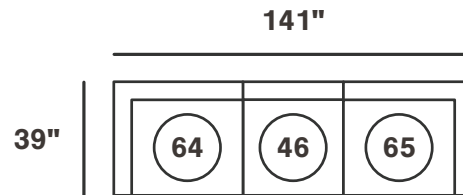

brindley pier 995

OUR FAVORITE CONFIGURATIONS

Reverse configurations available.

*All measurements are approximations.

brindley pier 995

INDIVIDUAL PIECES

ADDITIONAL PIECES

*All measurements are approximations.