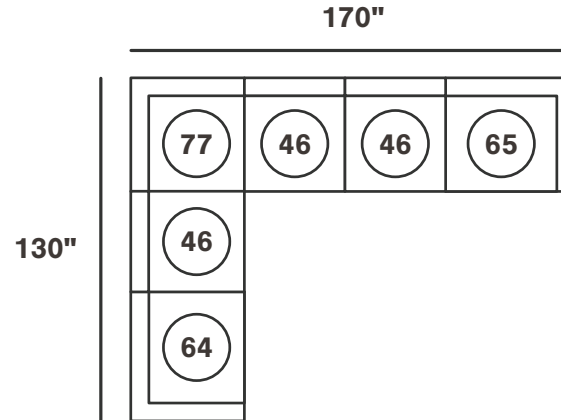

brindley pier 995

OUR FAVORITE CONFIGURATIONS

Reverse configurations available.

*All measurements are approximations.

brindley pier 995

INDIVIDUAL PIECES

ADDITIONAL PIECES

*All measurements are approximations.