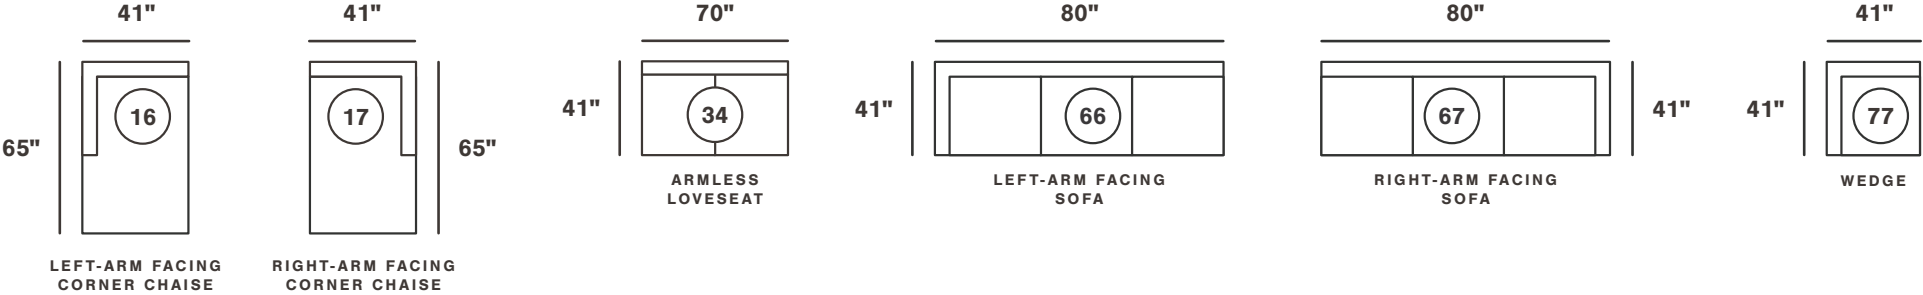

midnight madness 981

OUR FAVORITE CONFIGURATIONS

Reverse configurations available.

*All measurements are approximations.

midnight madness 981

INDIVIDUAL PIECES

ADDITIONAL PIECES

*All measurements are approximations.