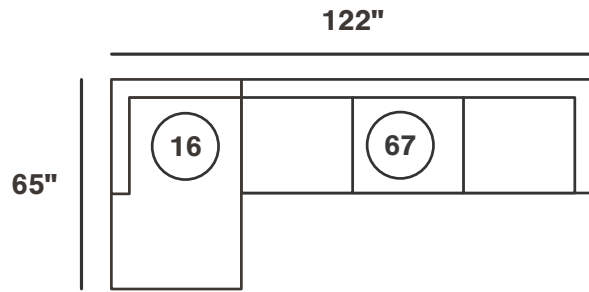

midnight madness 981

OUR FAVORITE CONFIGURATIONS

Reverse configurations available.

*All measurements are approximations.

midnight madness 981

INDIVIDUAL PIECES

ADDITIONAL PIECES

*All measurements are approximations.