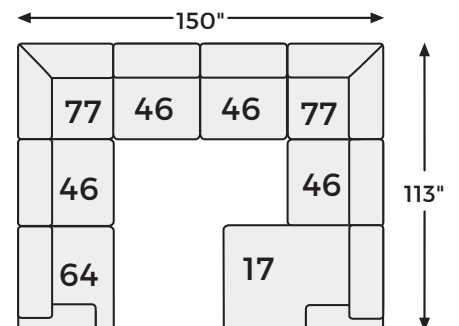

# Big or small... we fit your space.

ASLAN COURT COLLECTION - 20305

**Option 1**

**Option 2**

**Option 3**

**Option 4**

**Option 5**

**Option 6**

**Option 7**

**Option 8**

**Option 9**

**Option 10**

-11 OTTOMAN WITH STORAGE

-16 LAF CORNER CHAISE

-17 RAF CORNER CHAISE

-46 ARMLESS CHAIR

-64 LAF CORNER CHAIR

-65 RAF CORNER CHAIR

-77 WEDGE