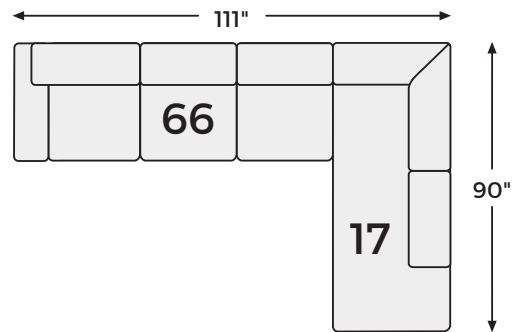

Big or small... we fit your space.

AVIEMORE COLLECTION - 24303/04/05

Option 3