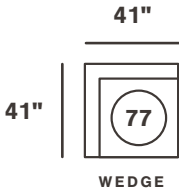

regality 432

OUR FAVORITE CONFIGURATIONS

Reverse configurations available.

*All measurements are approximations.

regality 432

INDIVIDUAL PIECES

ADDITIONAL PIECES

*All measurements are approximations.