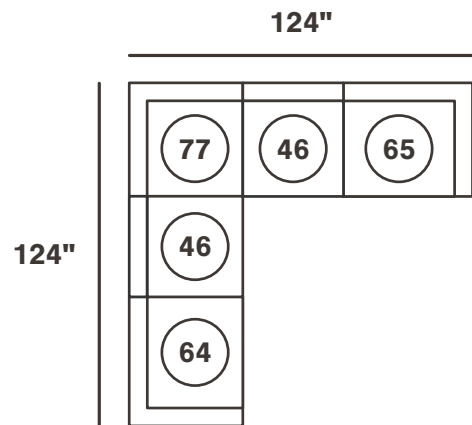

regality 432

OUR FAVORITE CONFIGURATIONS

Reverse configurations available.

*All measurements are approximations.

regality 432

INDIVIDUAL PIECES

ADDITIONAL PIECES

*All measurements are approximations.