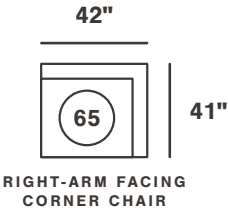

regality 432

OUR FAVORITE CONFIGURATIONS

Reverse configurations available.

*All measurements are approximations.

regality 432

INDIVIDUAL PIECES

ADDITIONAL PIECES

*All measurements are approximations.