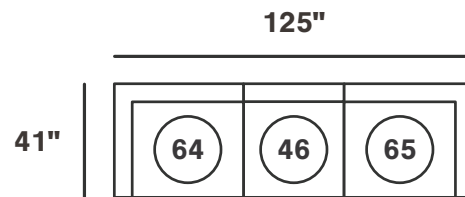

regality 432

OUR FAVORITE CONFIGURATIONS

Reverse configurations available.

*All measurements are approximations.

regality 432

INDIVIDUAL PIECES

ADDITIONAL PIECES

*All measurements are approximations.