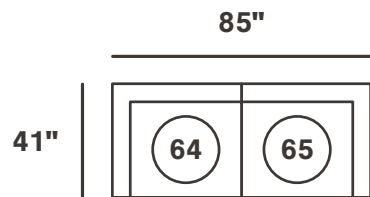

regality 432

OUR FAVORITE CONFIGURATIONS

Reverse configurations available.

*All measurements are approximations.

regality 432

INDIVIDUAL PIECES

ADDITIONAL PIECES

*All measurements are approximations.