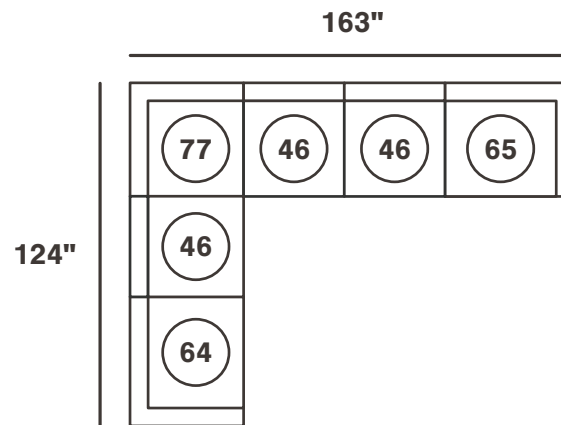

regality 432

OUR FAVORITE CONFIGURATIONS

Reverse configurations available.

*All measurements are approximations.

regality 432

INDIVIDUAL PIECES

ADDITIONAL PIECES

*All measurements are approximations.