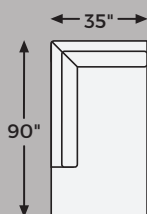

# Big or small... we fit your space.

CLAIRETTE COURT COLLECTION - 31503

Option 1

Option 2

-08 OVERSIZED  
ACCENT OTTOMAN

-16 LAF CORNER  
CHAISE

-17 RAF CORNER  
CHAISE

-66 LAF SOFA