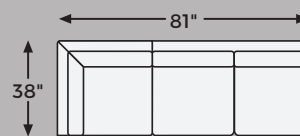

# Big or small... we fit your space.

CLAIRETTE COURT COLLECTION - 31503

Option 1

Option 2

-08 OVERSIZED  
ACCENT OTTOMAN

-16 LAF CORNER  
CHAISE

-17 RAF CORNER  
CHAISE

-66 LAF SOFA