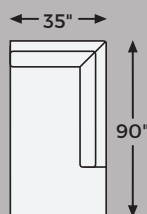

# Big or small... we fit your space.

CLAIRETTE COURT COLLECTION - 31503

Option 1

Option 2

-08 OVERSIZED  
ACCENT OTTOMAN

-16 LAF CORNER  
CHAISE

-17 RAF CORNER  
CHAISE

-66 LAF SOFA