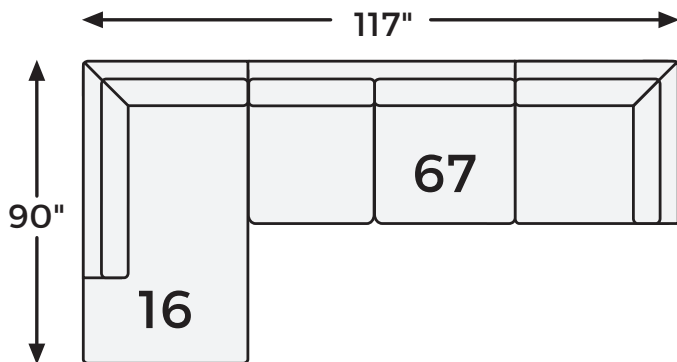

# Big or small... we fit your space.

CLAIRETTE COURT COLLECTION - 31503

Option 1

Option 2

-08 OVERSIZED  
ACCENT OTTOMAN

-16 LAF CORNER  
CHAISE

-17 RAF CORNER  
CHAISE

-66 LAF SOFA