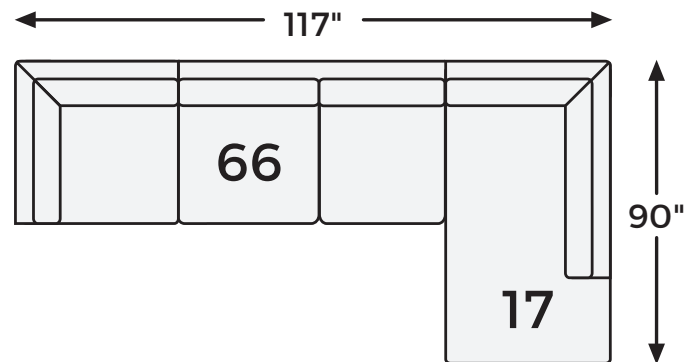

# Big or small... we fit your space.

CLAIRETTE COURT COLLECTION - 31503

Option 1

Option 2

-08 OVERSIZED  
ACCENT OTTOMAN

-16 LAF CORNER  
CHAISE

-17 RAF CORNER  
CHAISE

-66 LAF SOFA