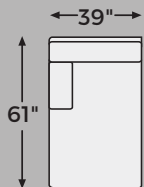

BIRKDALE COURT COLLECTION - 32402

Option 1

Option 2

Option 3

Option 4

-80 OVERSIZED
ACCENT OTTOMAN

-16 LAF CORNER
CHAISE

-17 RAF CORNER
CHAISE