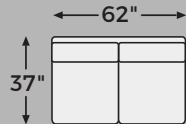

-34 ARMLESS
LOVESEAT

-66 LAF SOFA