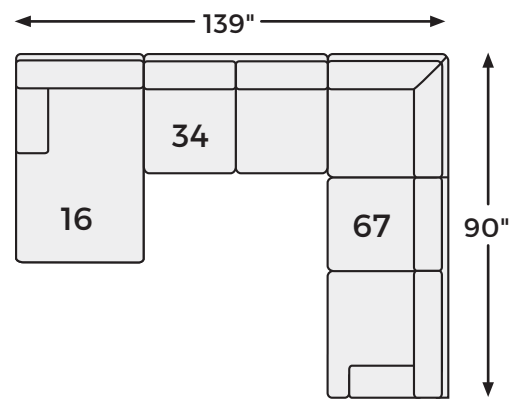

BIRKDALE COURT COLLECTION - 32402

Option 1

Option 2

Option 3

Option 4

-80 OVERSIZED
ACCENT OTTOMAN

-16 LAF CORNER
CHAISE

-17 RAF CORNER
CHAISE