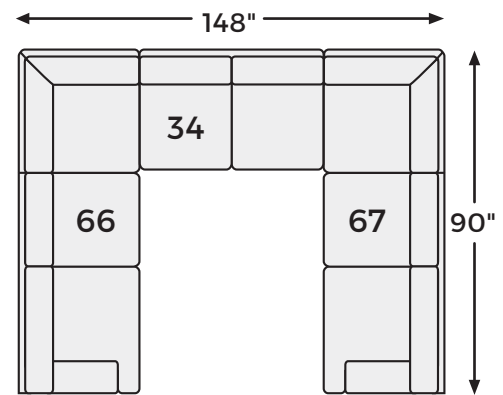

BIRKDALE COURT COLLECTION - 32402

Option 1

Option 2

Option 3

Option 4

-80 OVERSIZED
ACCENT OTTOMAN

-16 LAF CORNER
CHAISE

-17 RAF CORNER
CHAISE