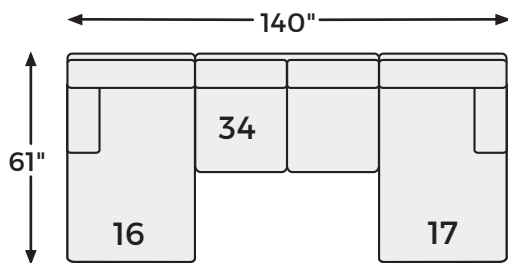

BIRKDALE COURT COLLECTION - 32402

Option 1

Option 2

Option 3

Option 4

-80 OVERSIZED
ACCENT OTTOMAN

-16 LAF CORNER
CHAISE

-17 RAF CORNER
CHAISE