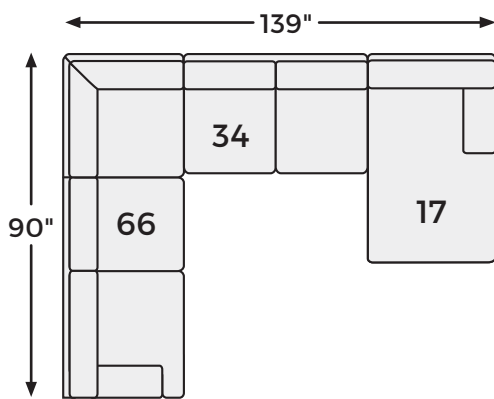

BIRKDALE COURT COLLECTION - 32402

Option 1

Option 2

Option 3

Option 4

-80 OVERSIZED
ACCENT OTTOMAN

-16 LAF CORNER
CHAISE

-17 RAF CORNER
CHAISE