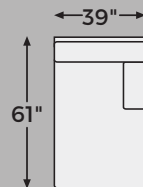

BIRKDALE COURT COLLECTION - 32402

Option 1

Option 2

Option 3

Option 4

-80 OVERSIZED
ACCENT OTTOMAN

-16 LAF CORNER
CHAISE

-17 RAF CORNER
CHAISE