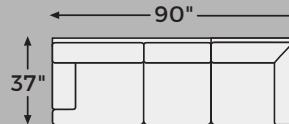

-67 RAF SOFA