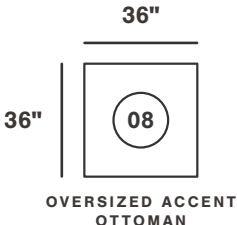

ADDITIONAL PIECES

*All measurements are approximations.