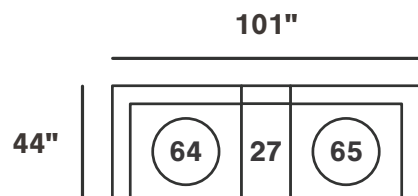

# modmax premier 434

OUR FAVORITE CONFIGURATIONS

Reverse configurations available.

\*All measurements are approximations.