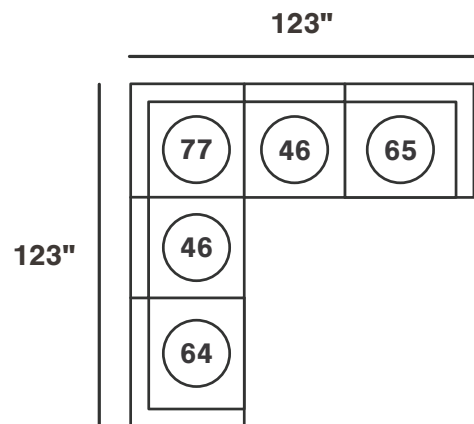

# modmax premier 434

OUR FAVORITE CONFIGURATIONS

Reverse configurations available.

\*All measurements are approximations.

## ADDITIONAL PIECES

\*All measurements are approximations.