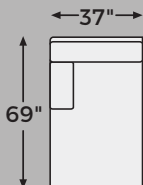

CANNONBROOK COLLECTION - 98201

Option 1

Option 2

Option 3

Option 4

-80 OVERSIZED
ACCENT OTTOMAN

-16 LAF CORNER
CHAISE

-17 RAF CORNER
CHAISE