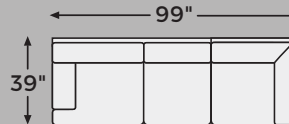

-67 RAF SOFA