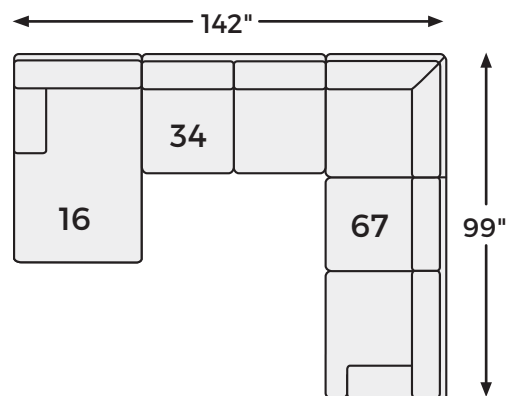

CANNONBROOK COLLECTION - 98201

Option 1

Option 2

Option 3

Option 4

-80 OVERSIZED
ACCENT OTTOMAN

-16 LAF CORNER
CHAISE

-17 RAF CORNER
CHAISE