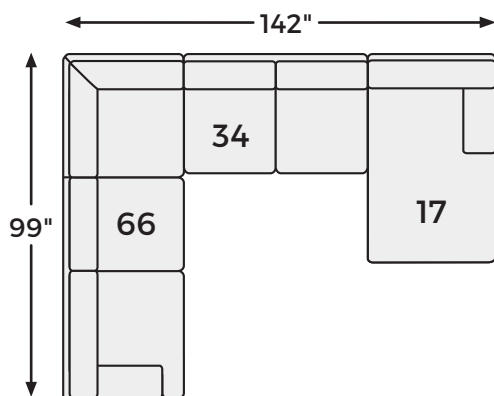

CANNONBROOK COLLECTION - 98201

Option 1

Option 2

Option 3

Option 4

-80 OVERSIZED
ACCENT OTTOMAN

-16 LAF CORNER
CHAISE

-17 RAF CORNER
CHAISE