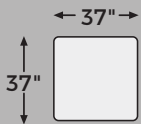

CANNONBROOK COLLECTION - 98201

Option 1

Option 2

Option 3

Option 4

-80 OVERSIZED
ACCENT OTTOMAN

-16 LAF CORNER
CHAISE

-17 RAF CORNER
CHAISE