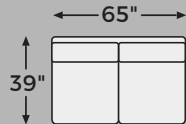

-34 ARMLESS
LOVESEAT

-66 LAF SOFA