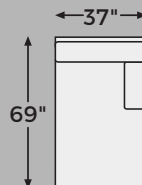

CANNONBROOK COLLECTION - 98201

Option 1

Option 2

Option 3

Option 4

-80 OVERSIZED
ACCENT OTTOMAN

-16 LAF CORNER
CHAISE

-17 RAF CORNER
CHAISE