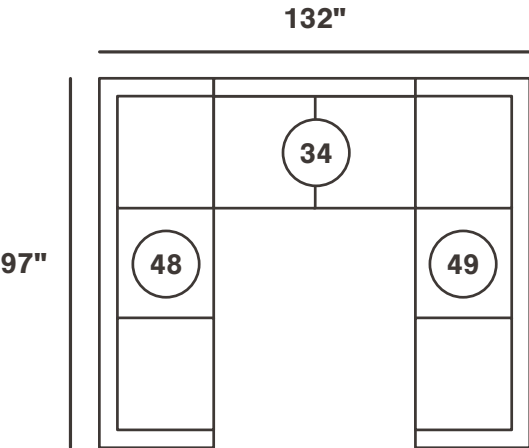

# modern day 485

OUR FAVORITE CONFIGURATIONS

Reverse configurations available.

\*All measurements are approximations.

## INDIVIDUAL PIECES

LEFT-ARM FACING  
CORNER CHAISE

RIGHT-ARM FACING  
CORNER CHAISE

ARMLESS  
LOVESEAT

LEFT-ARM FACING SOFA  
WITH CORNER WEDGE

RIGHT-ARM FACING  
SOFA WITH CORNER WEDGE

\*All measurements are approximations.