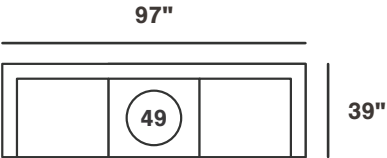

## INDIVIDUAL PIECES

LEFT-ARM FACING  
CORNER CHAISE

RIGHT-ARM FACING  
CORNER CHAISE

ARMLESS  
LOVESEAT

LEFT-ARM FACING SOFA  
WITH CORNER WEDGE

RIGHT-ARM FACING  
SOFA WITH CORNER WEDGE

\*All measurements are approximations.