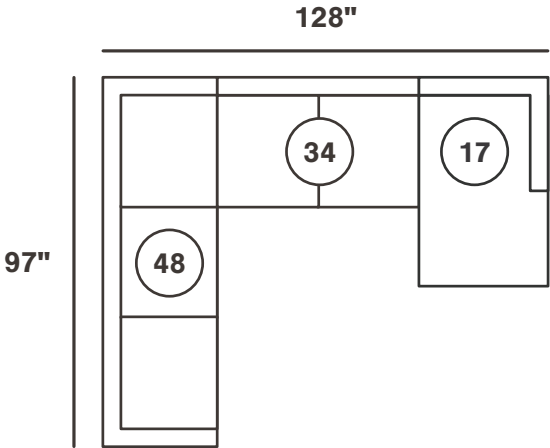

# modern day 485

OUR FAVORITE CONFIGURATIONS

Reverse configurations available.

\*All measurements are approximations.

## INDIVIDUAL PIECES

LEFT-ARM FACING  
CORNER CHAISE

RIGHT-ARM FACING  
CORNER CHAISE

ARMLESS  
LOVESEAT

LEFT-ARM FACING SOFA  
WITH CORNER WEDGE

RIGHT-ARM FACING  
SOFA WITH CORNER WEDGE

\*All measurements are approximations.