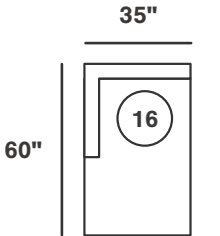

# modern day 485

OUR FAVORITE CONFIGURATIONS

Reverse configurations available.

\*All measurements are approximations.

## INDIVIDUAL PIECES

LEFT-ARM FACING  
CORNER CHAISE

RIGHT-ARM FACING  
CORNER CHAISE

ARMLESS  
LOVESEAT

LEFT-ARM FACING SOFA  
WITH CORNER WEDGE

RIGHT-ARM FACING  
SOFA WITH CORNER WEDGE

\*All measurements are approximations.