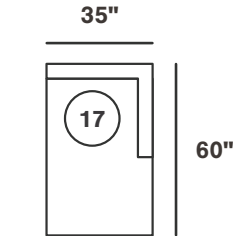

# modern day 485

OUR FAVORITE CONFIGURATIONS

Reverse configurations available.

\*All measurements are approximations.

## INDIVIDUAL PIECES

LEFT-ARM FACING  
CORNER CHAISE

RIGHT-ARM FACING  
CORNER CHAISE

ARMLESS  
LOVESEAT

LEFT-ARM FACING SOFA  
WITH CORNER WEDGE

RIGHT-ARM FACING  
SOFA WITH CORNER WEDGE

\*All measurements are approximations.